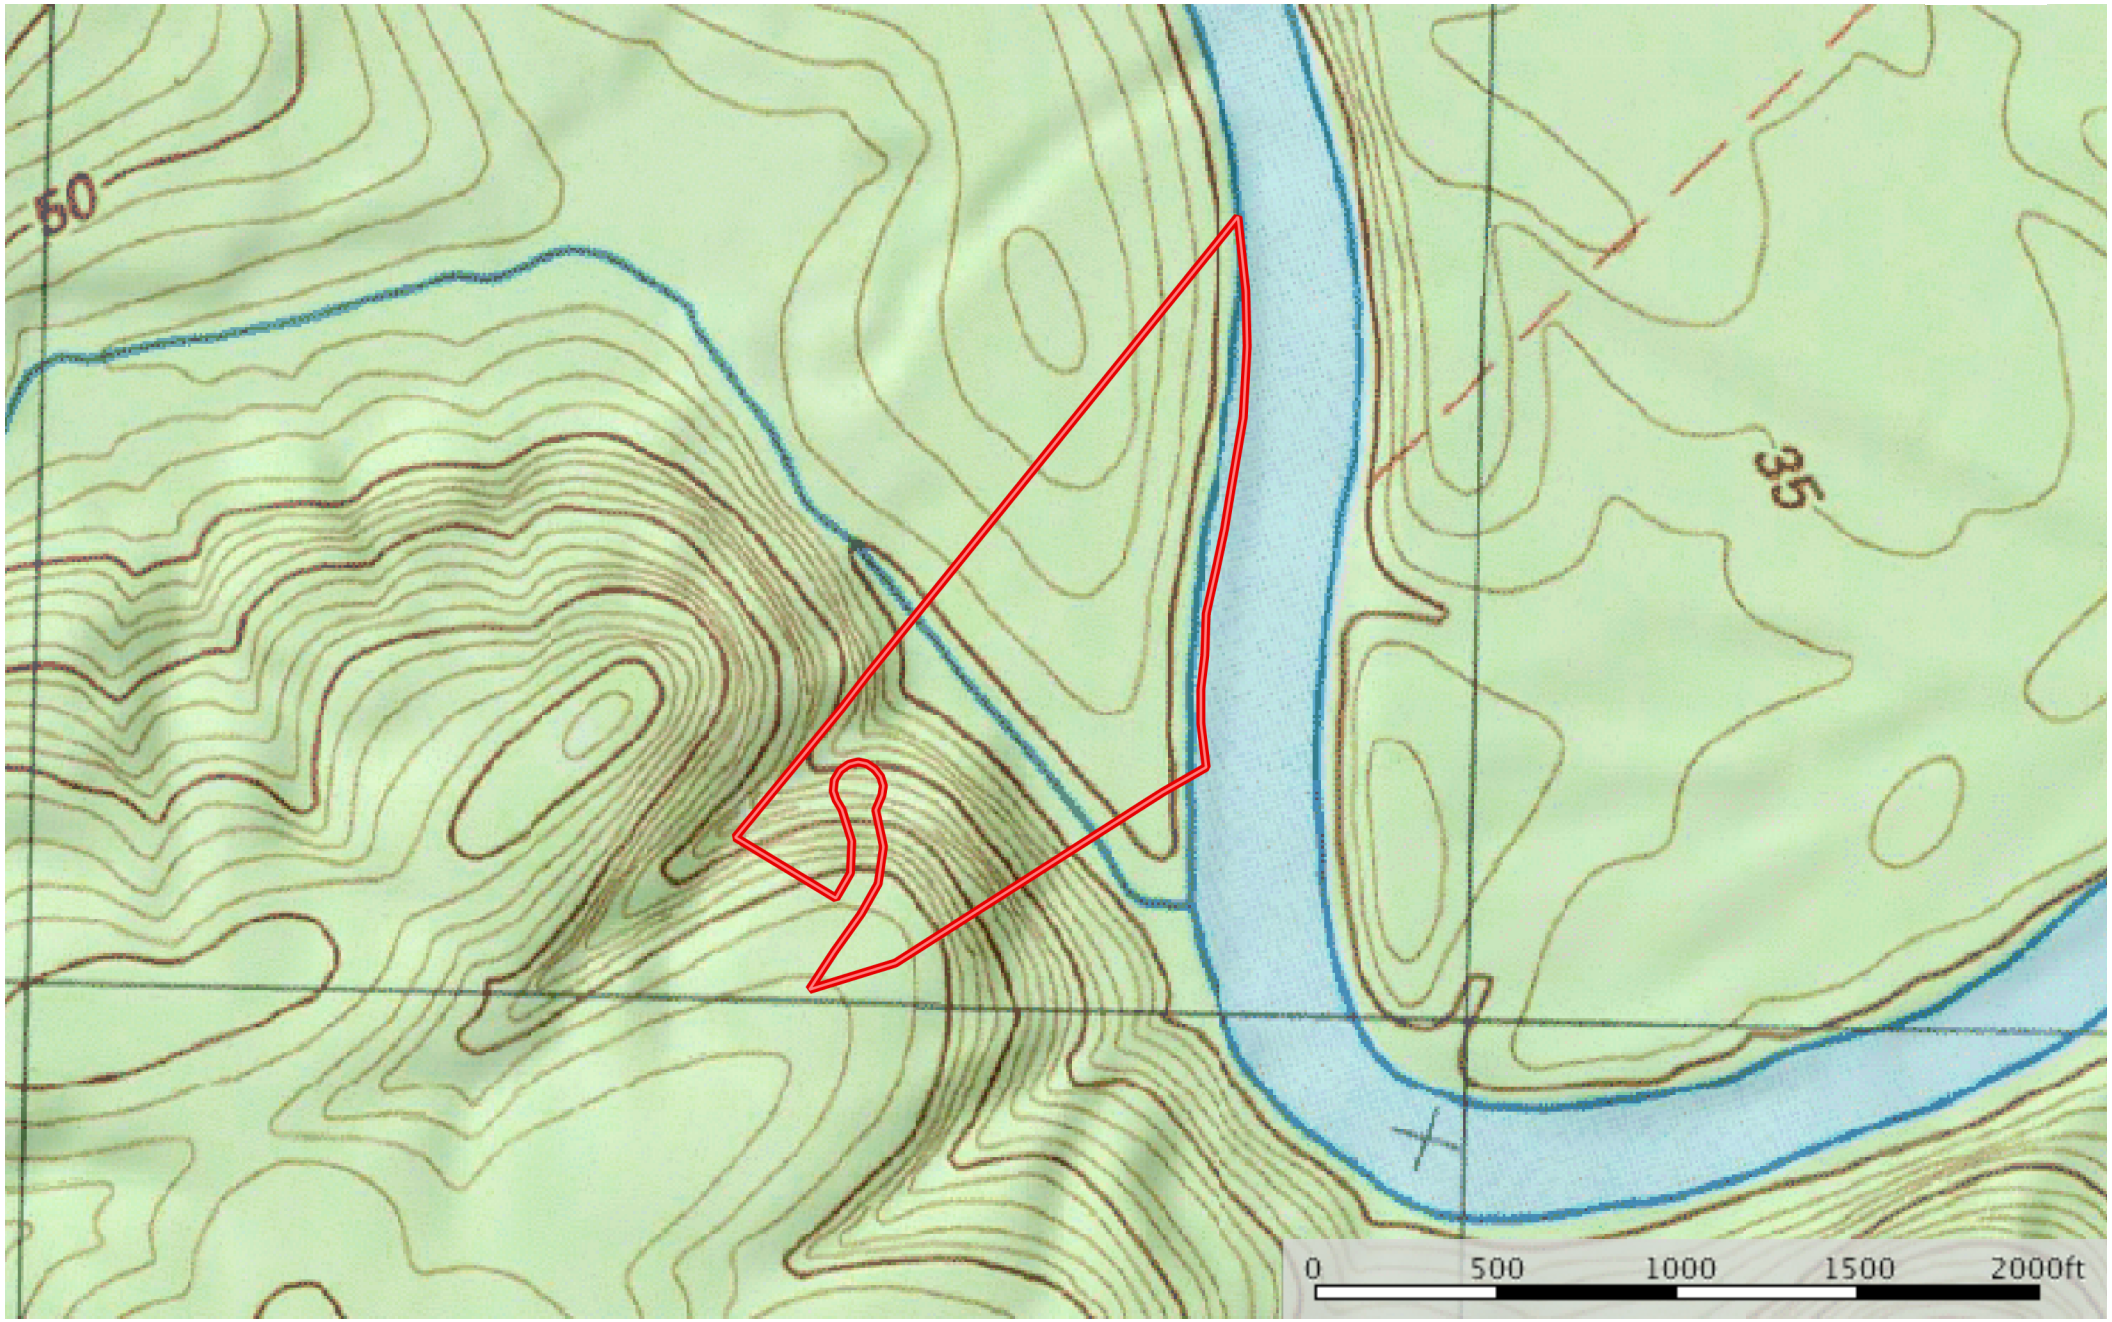

15.25 ac Arena (Tyle) Bladen BC
Bladen County, North Carolina, 15.25 AC +/-

 Boundary