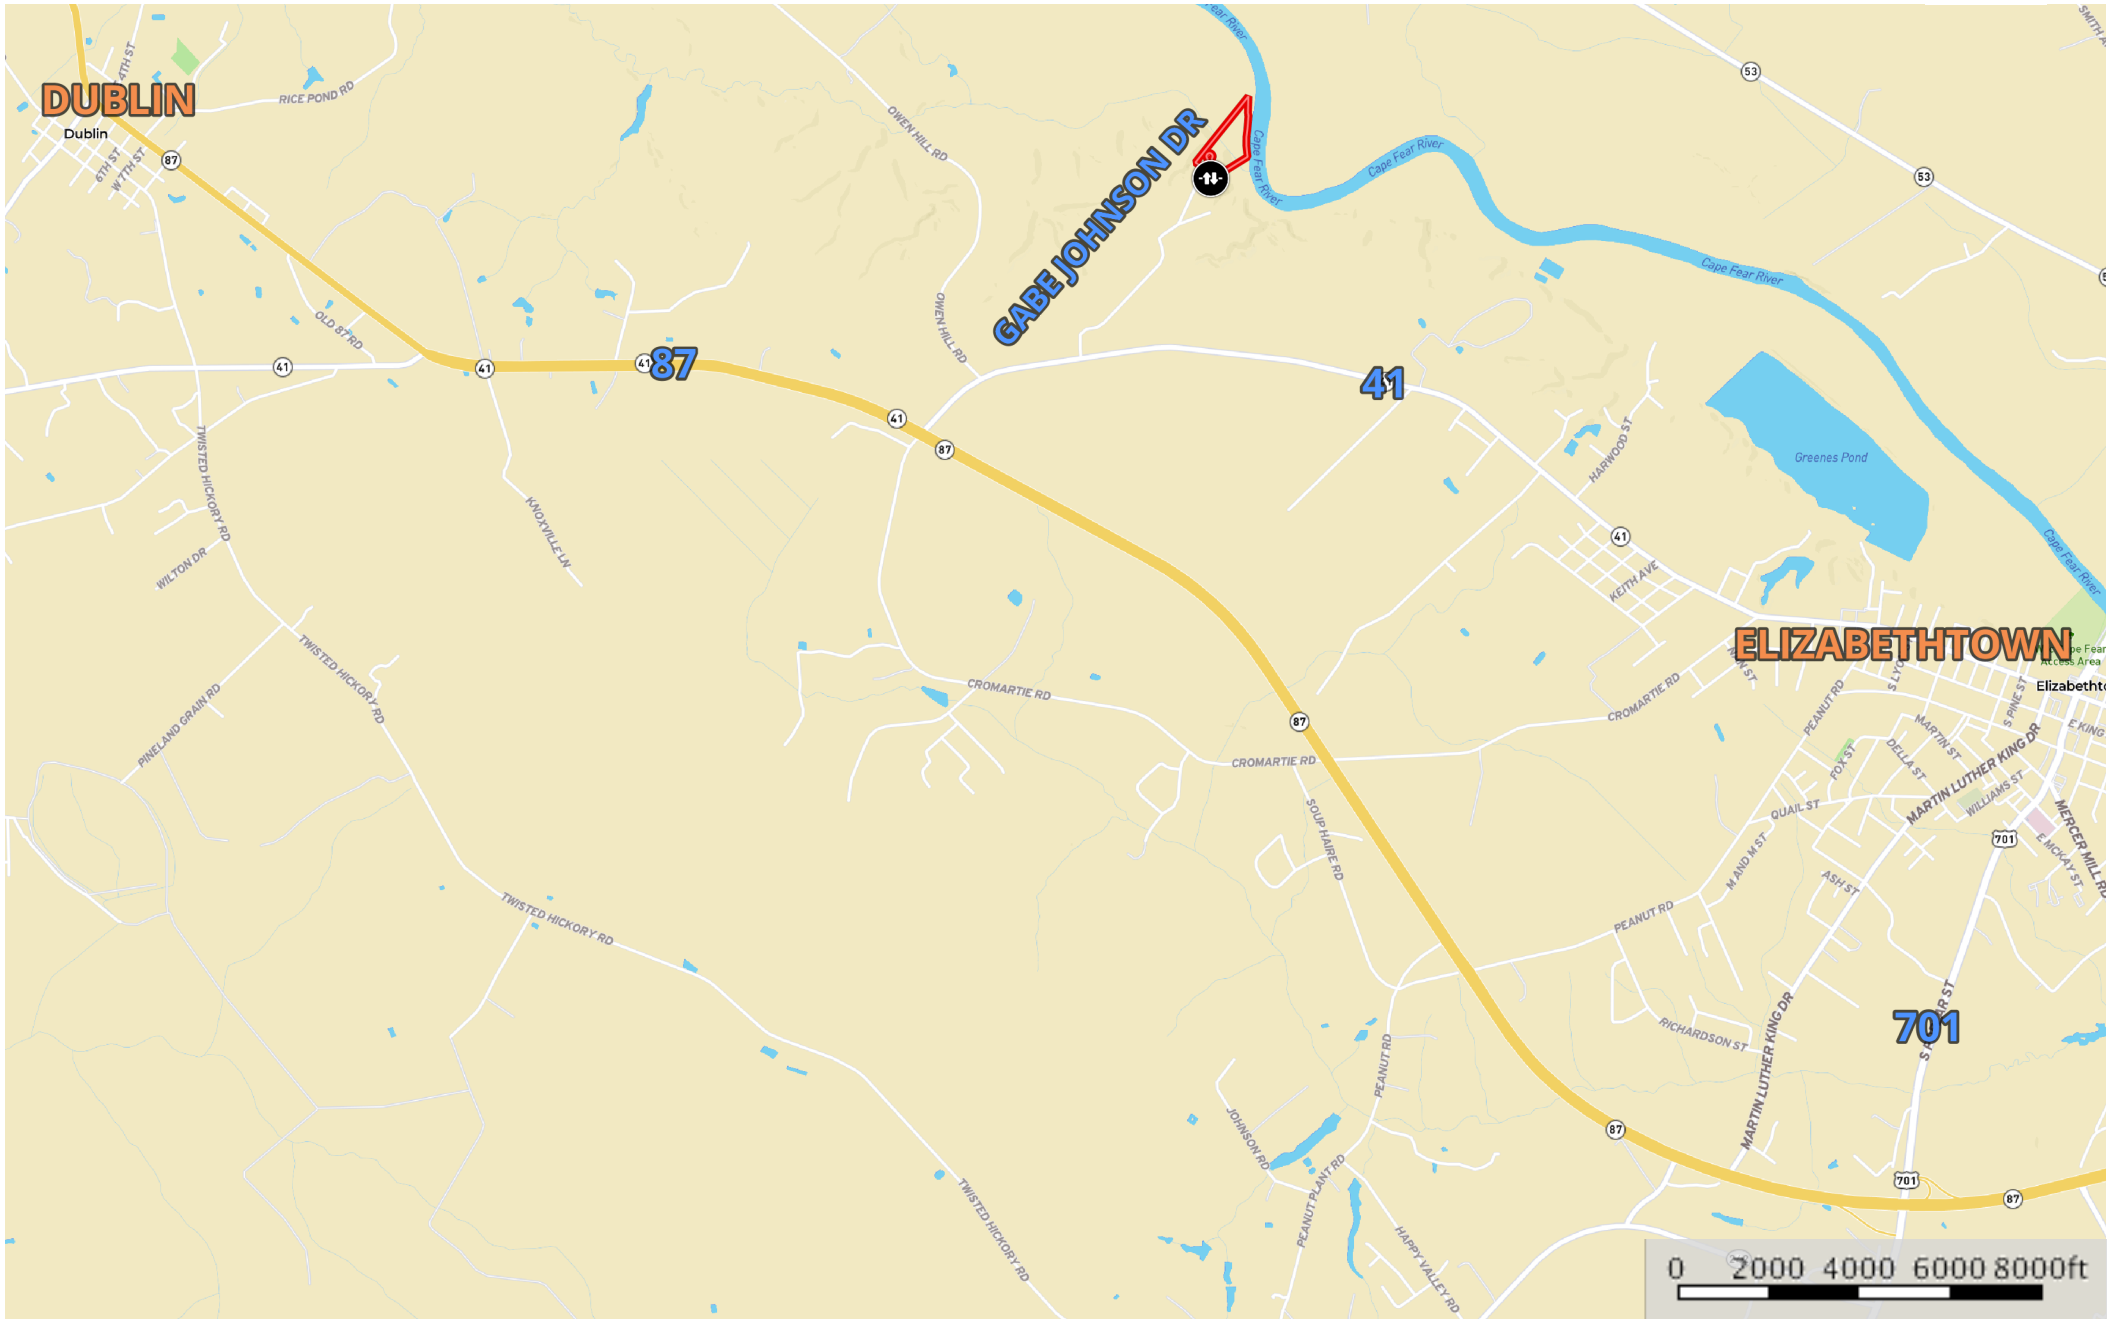

15.25 ac Arena (Tyle) Bladen BC

Bladen County, North Carolina, 15.25 AC +/-

 Rope for Start of Prop  Boundary