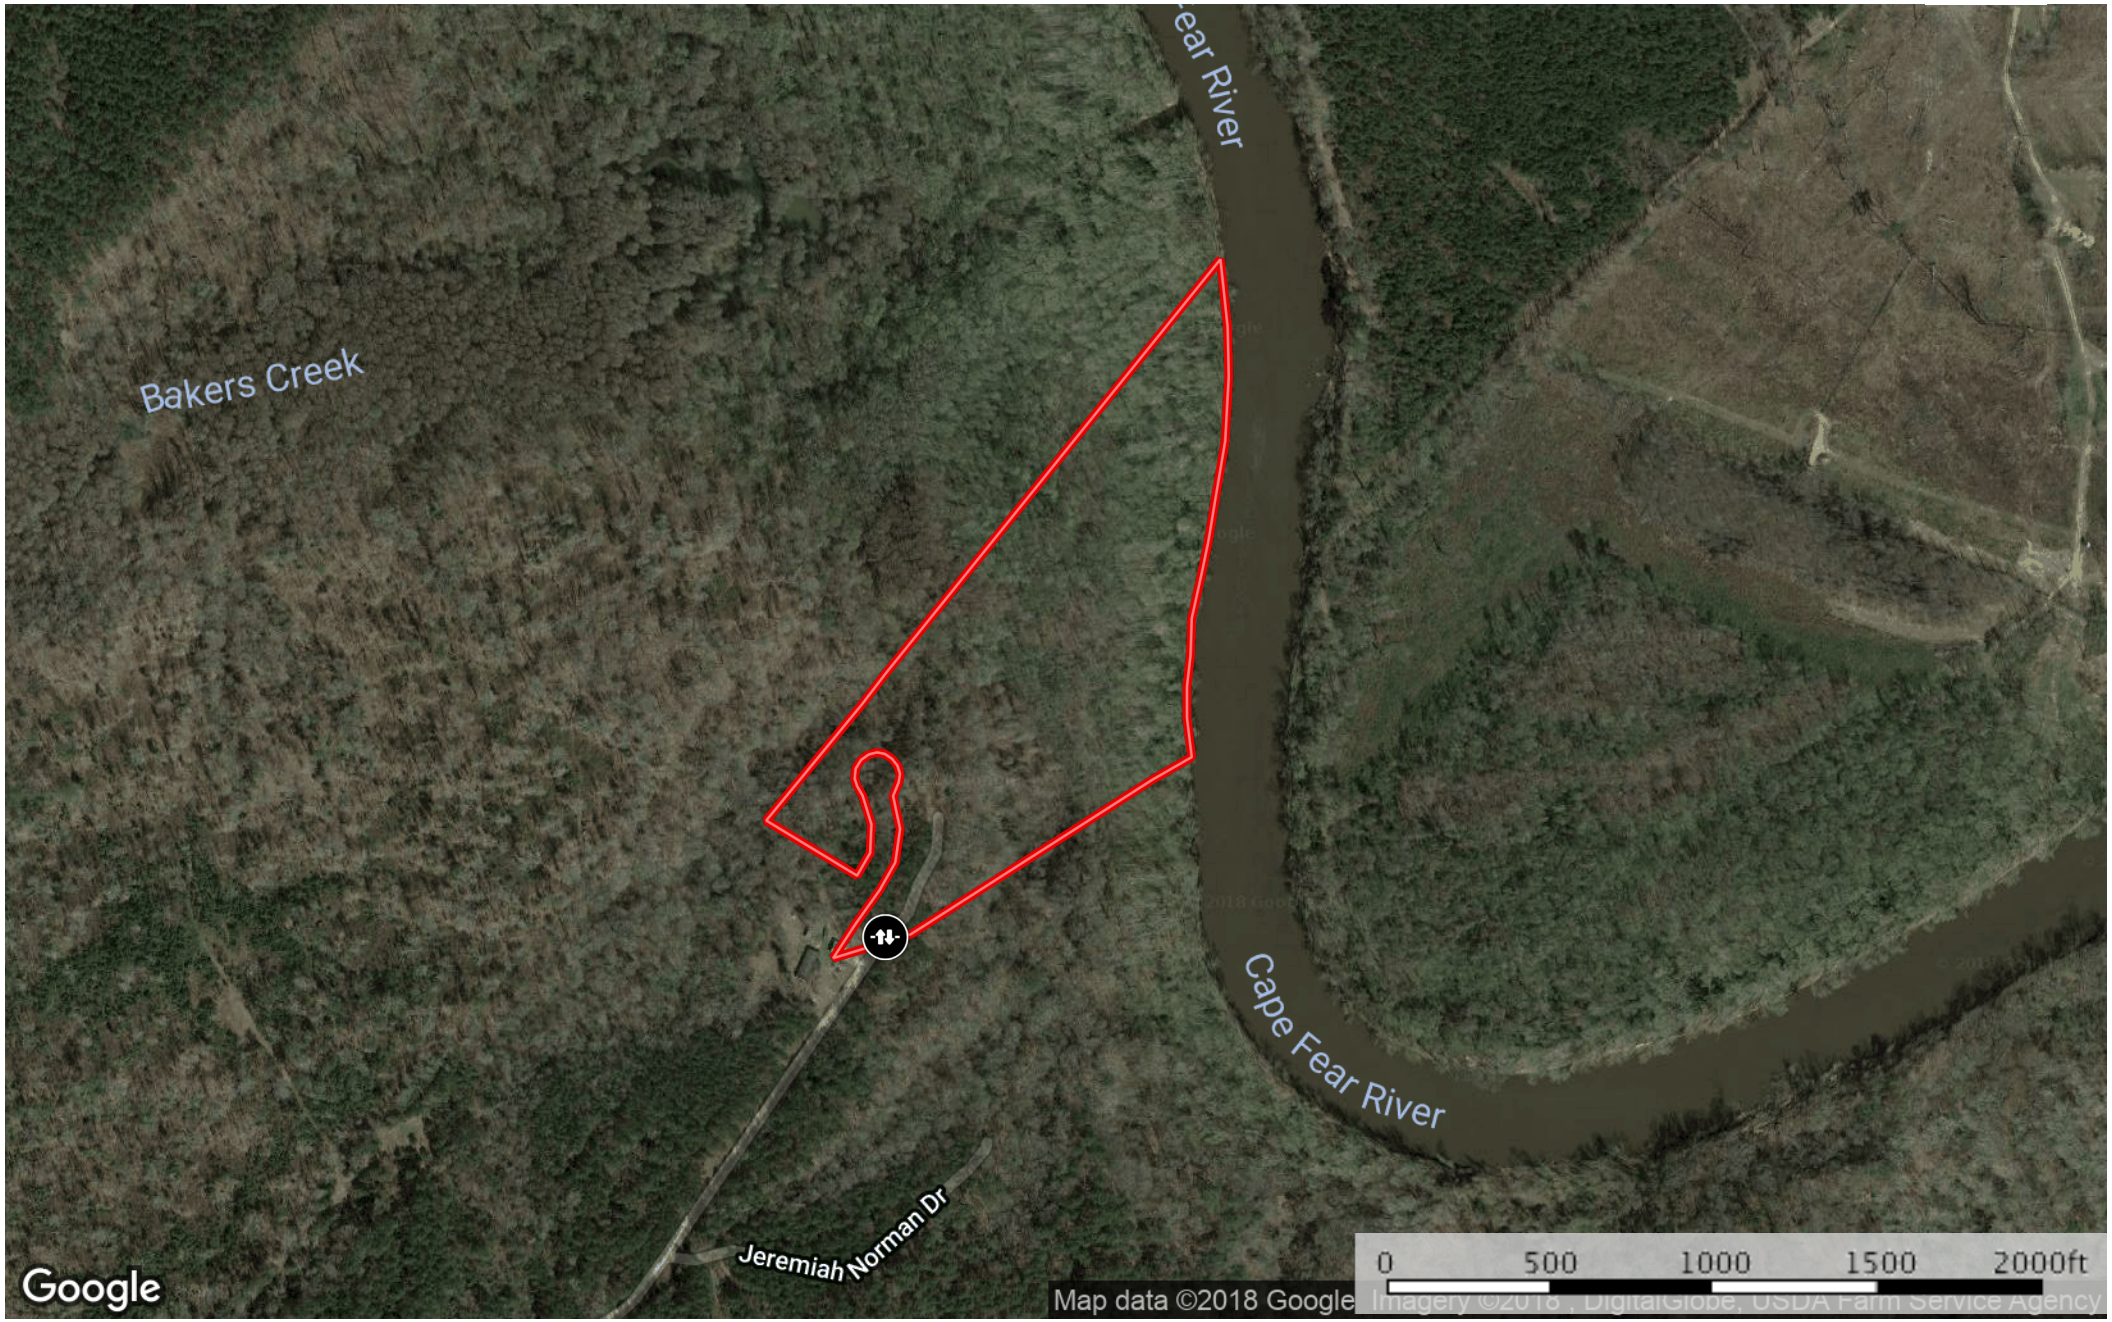

**15.25 ac Arena (Tyle) Bladen BC**  
Bladen County, North Carolina, 15.25 AC +/-

-  Rope for Start of Prop
-  Boundary