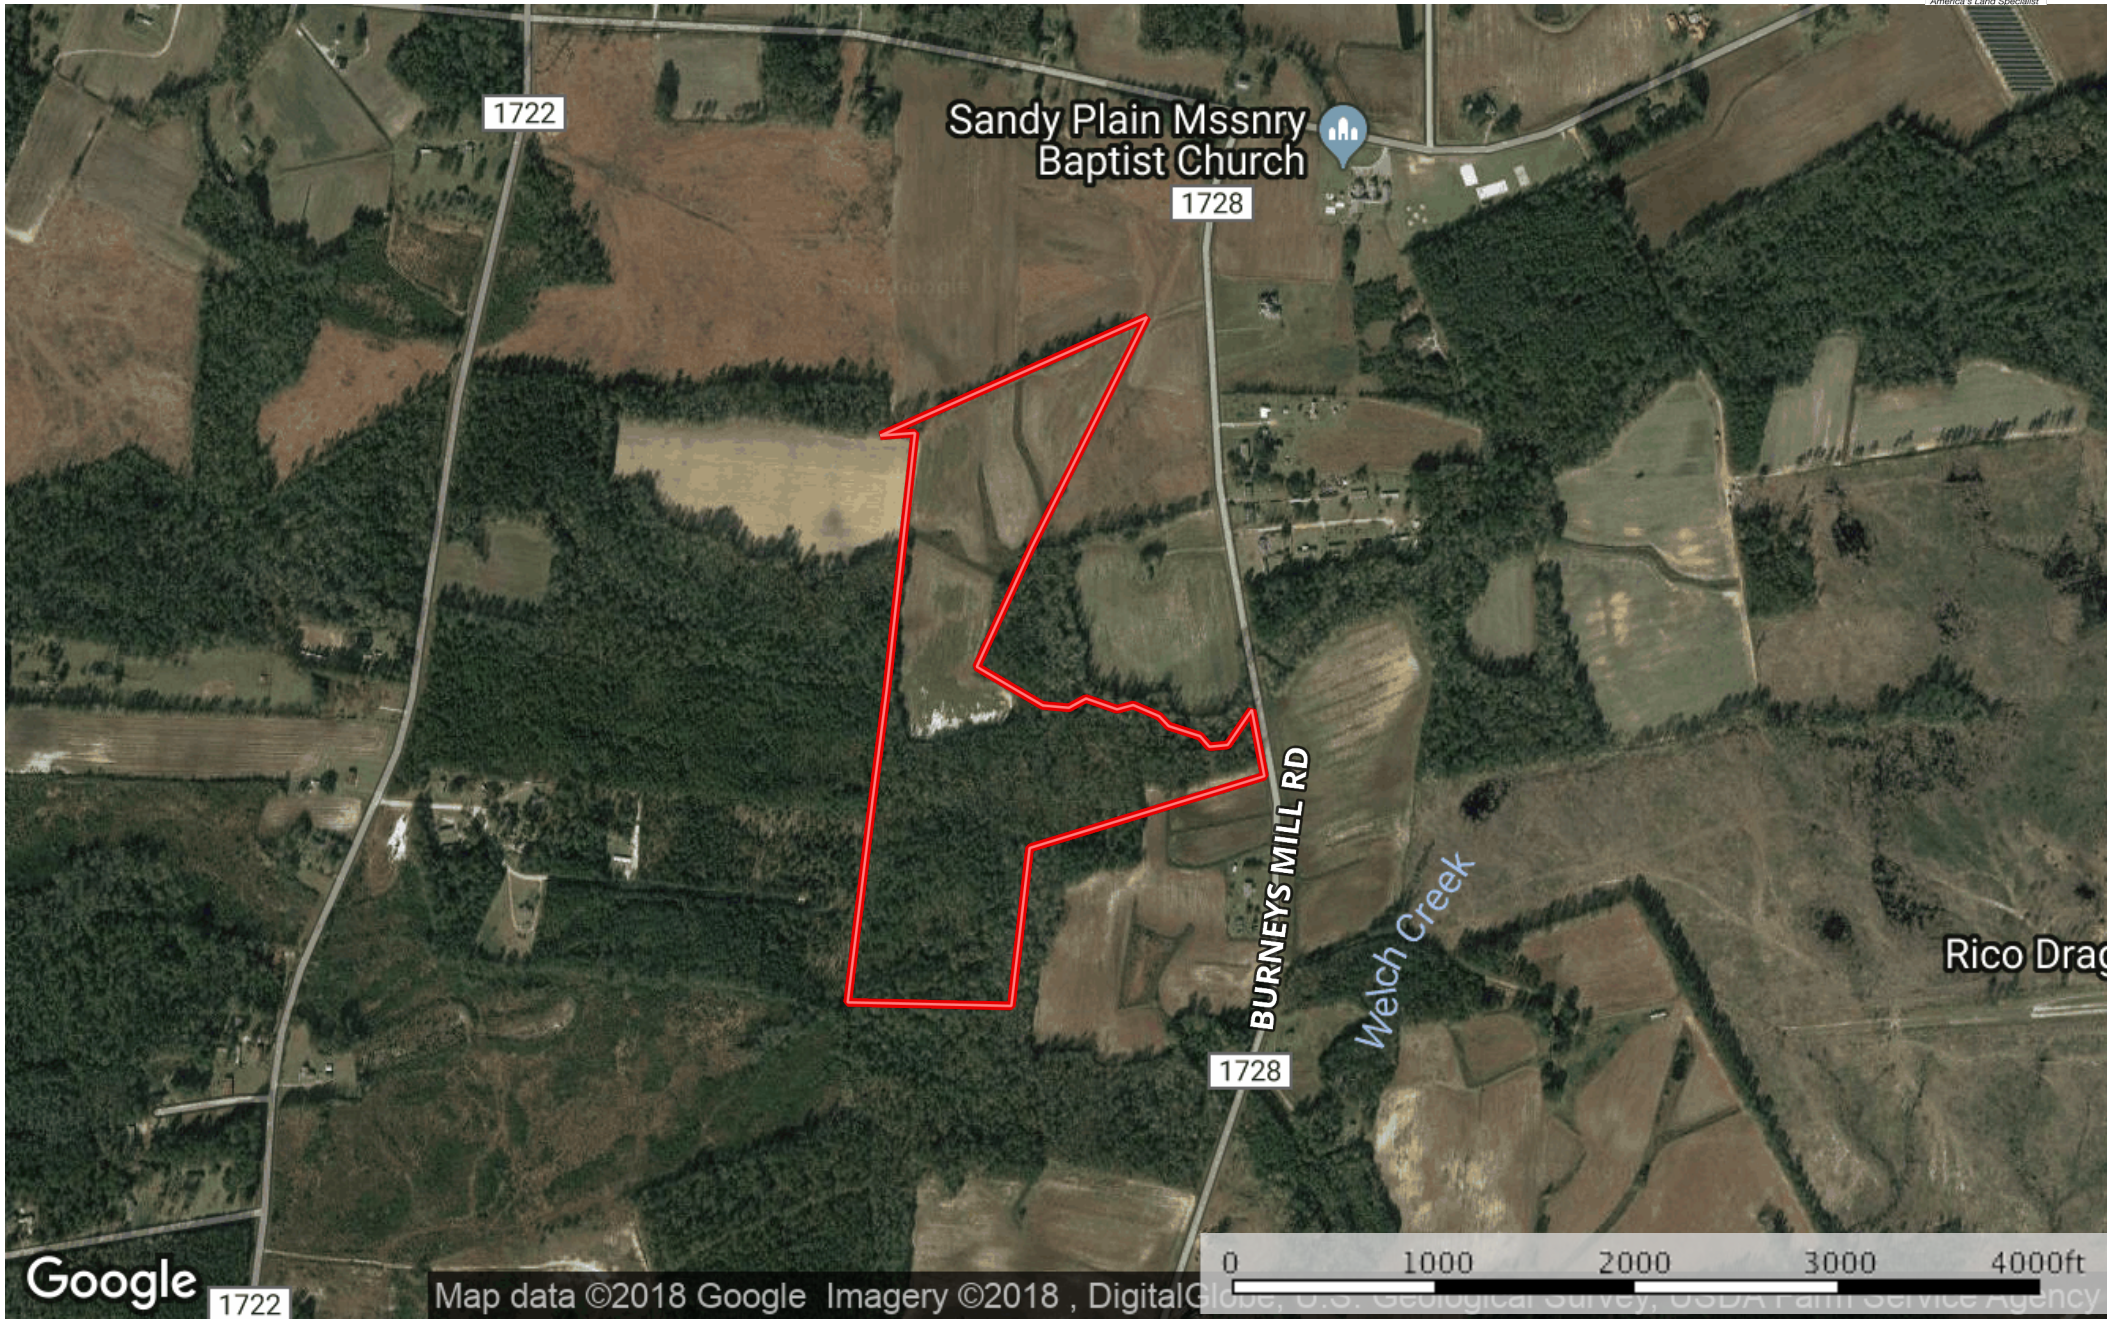

**46.89 ac Spaulding Columbus JP**  
Columbus County, North Carolina, 46.89 AC +/-

Boundary