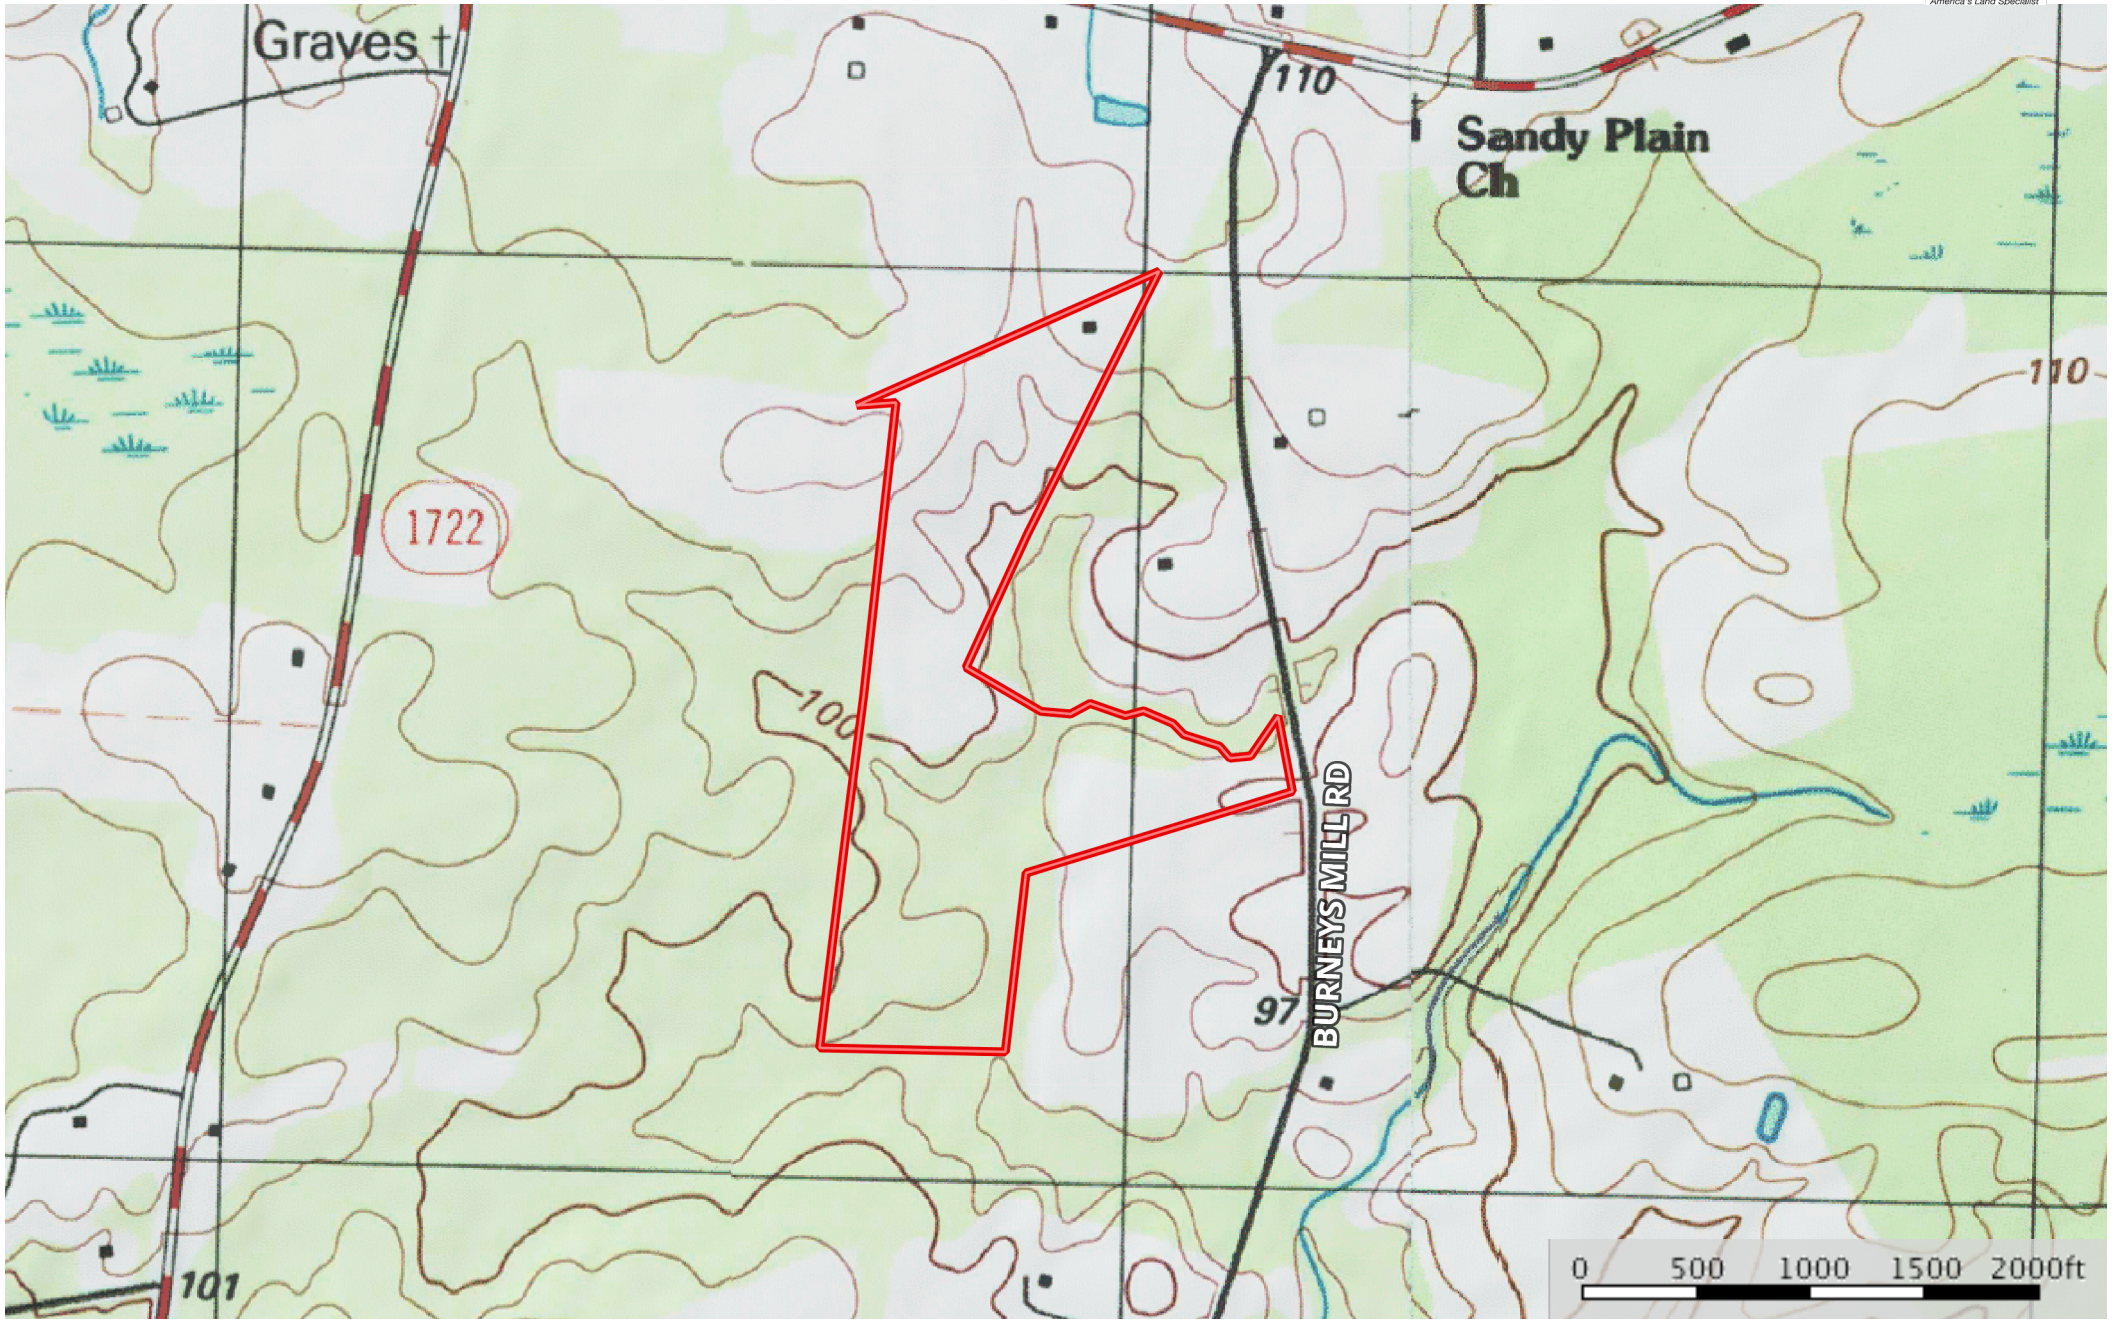

46.89 ac Spaulding Columbus JP
Columbus County, North Carolina, 46.89 AC +/-

 Boundary