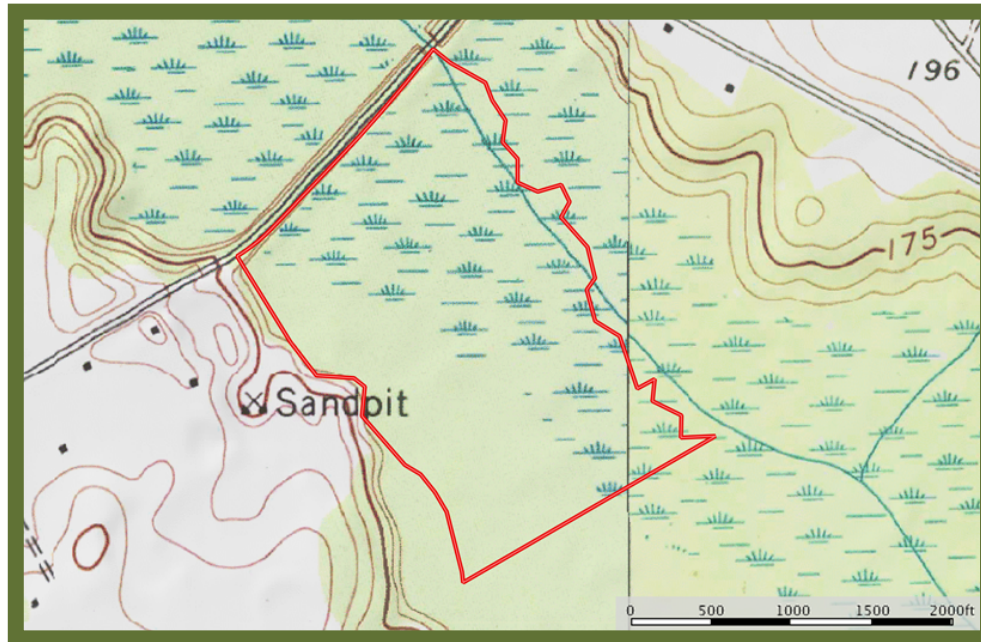

Raft Swamp Hunting Land Topographical Map

Marty Lanier
(910) 617-4326
mlanier@mossyoakproperties.com

Owners and owner's agents make no claims as to the accuracy of this map. This is not an official survey.