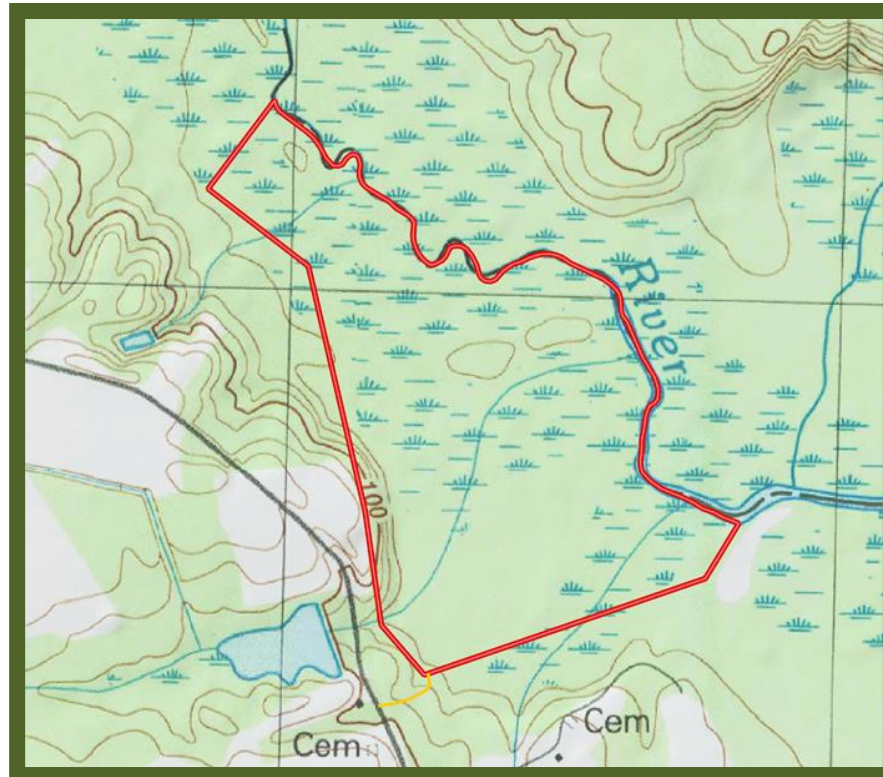

Riverbank Farm Topographical Map

Marty Lanier
(910) 617-4326
mlanier@mossyoakproperties.com

Owners and owner's agents make no claims as to the accuracy of this map. This is not an official survey.