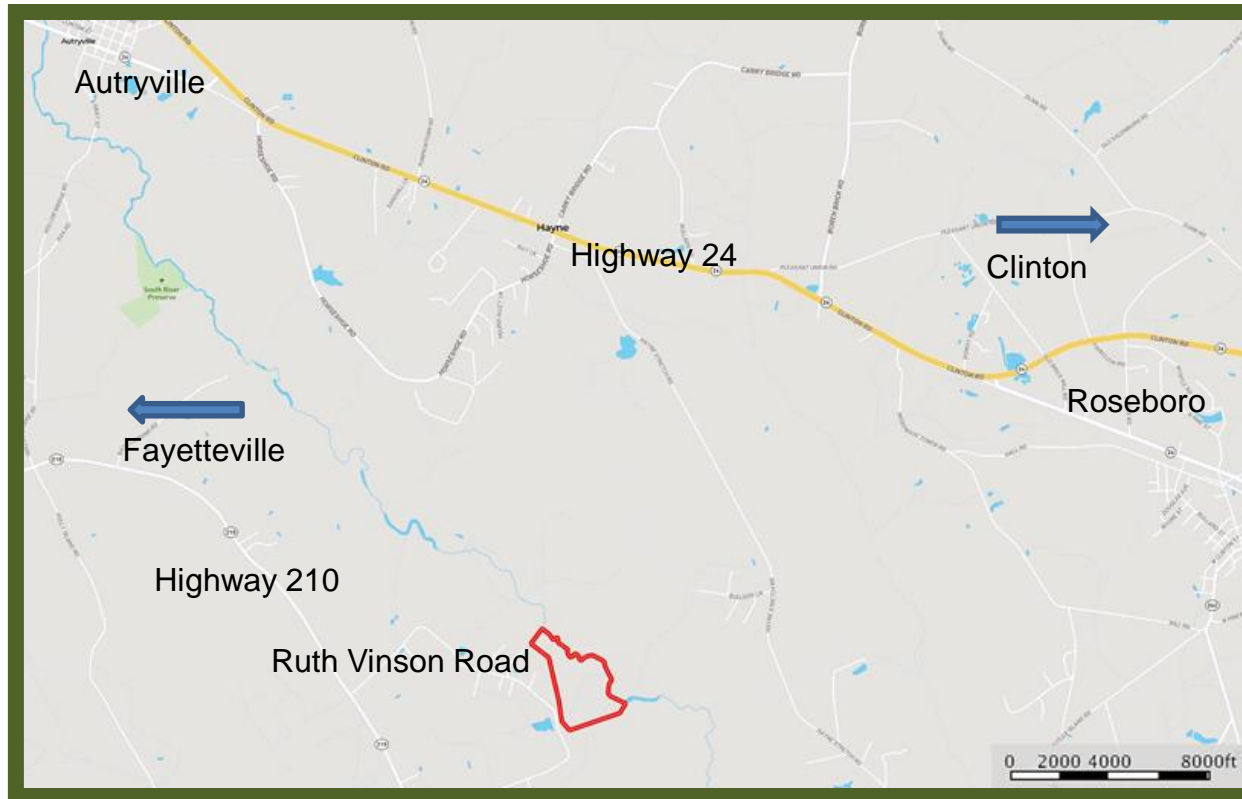

# Riverbank Farm Location Map

Marty Lanier  
(910) 617-4326  
mlanier@mossyoakproperties.com

Owners and owner's agents make no claims as to the accuracy of this map. This is not an official survey.