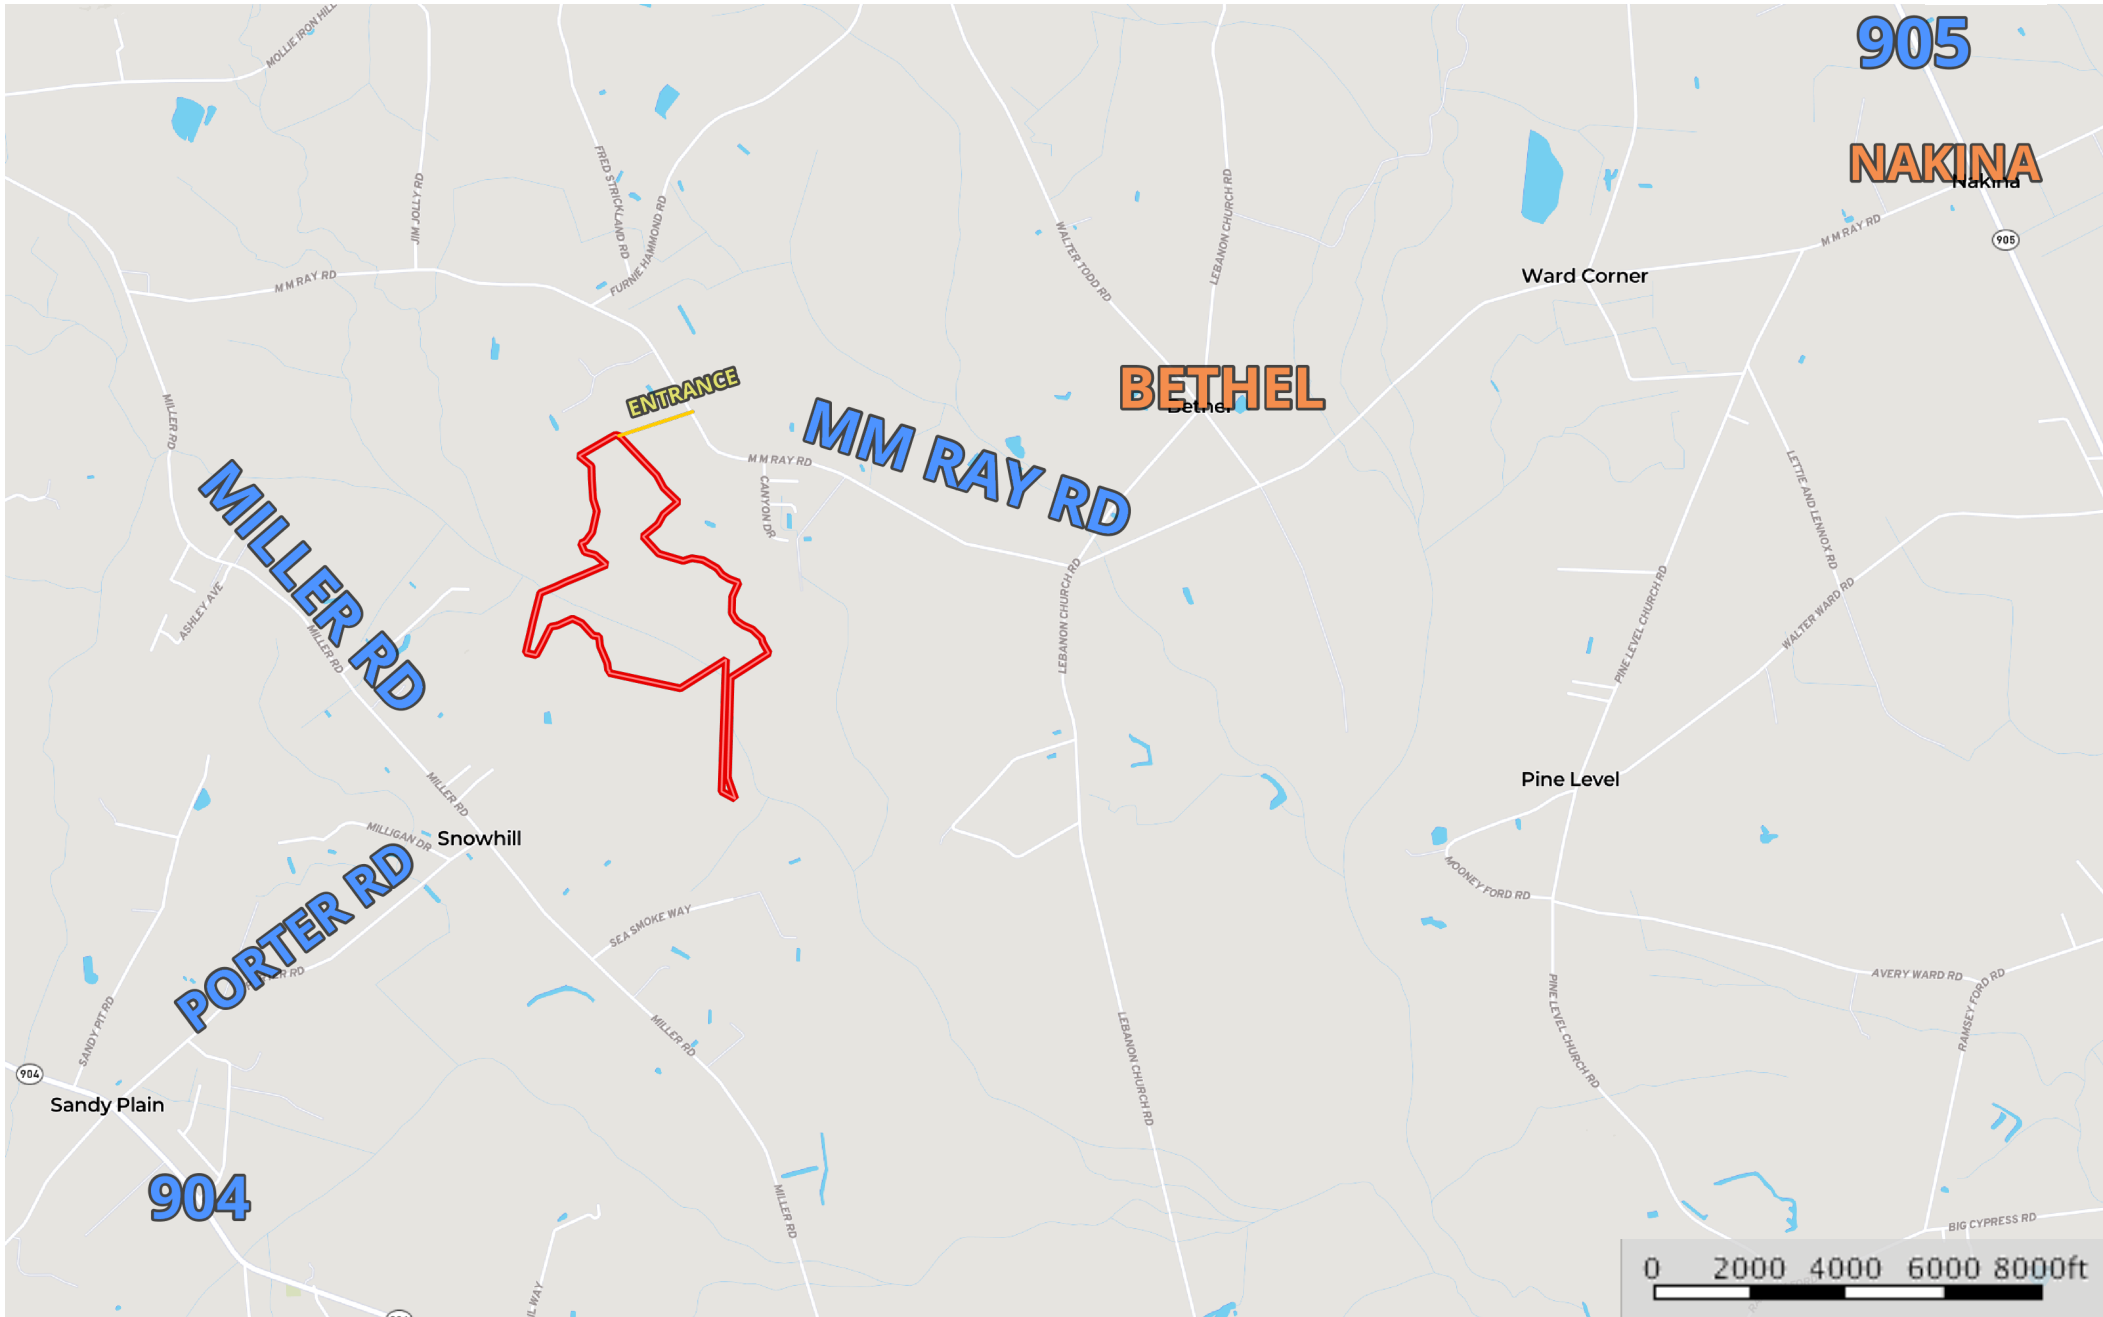

190.25 Gore Columbus BC
Columbus County, North Carolina, 190.25 AC +/-

Primary Road Boundary