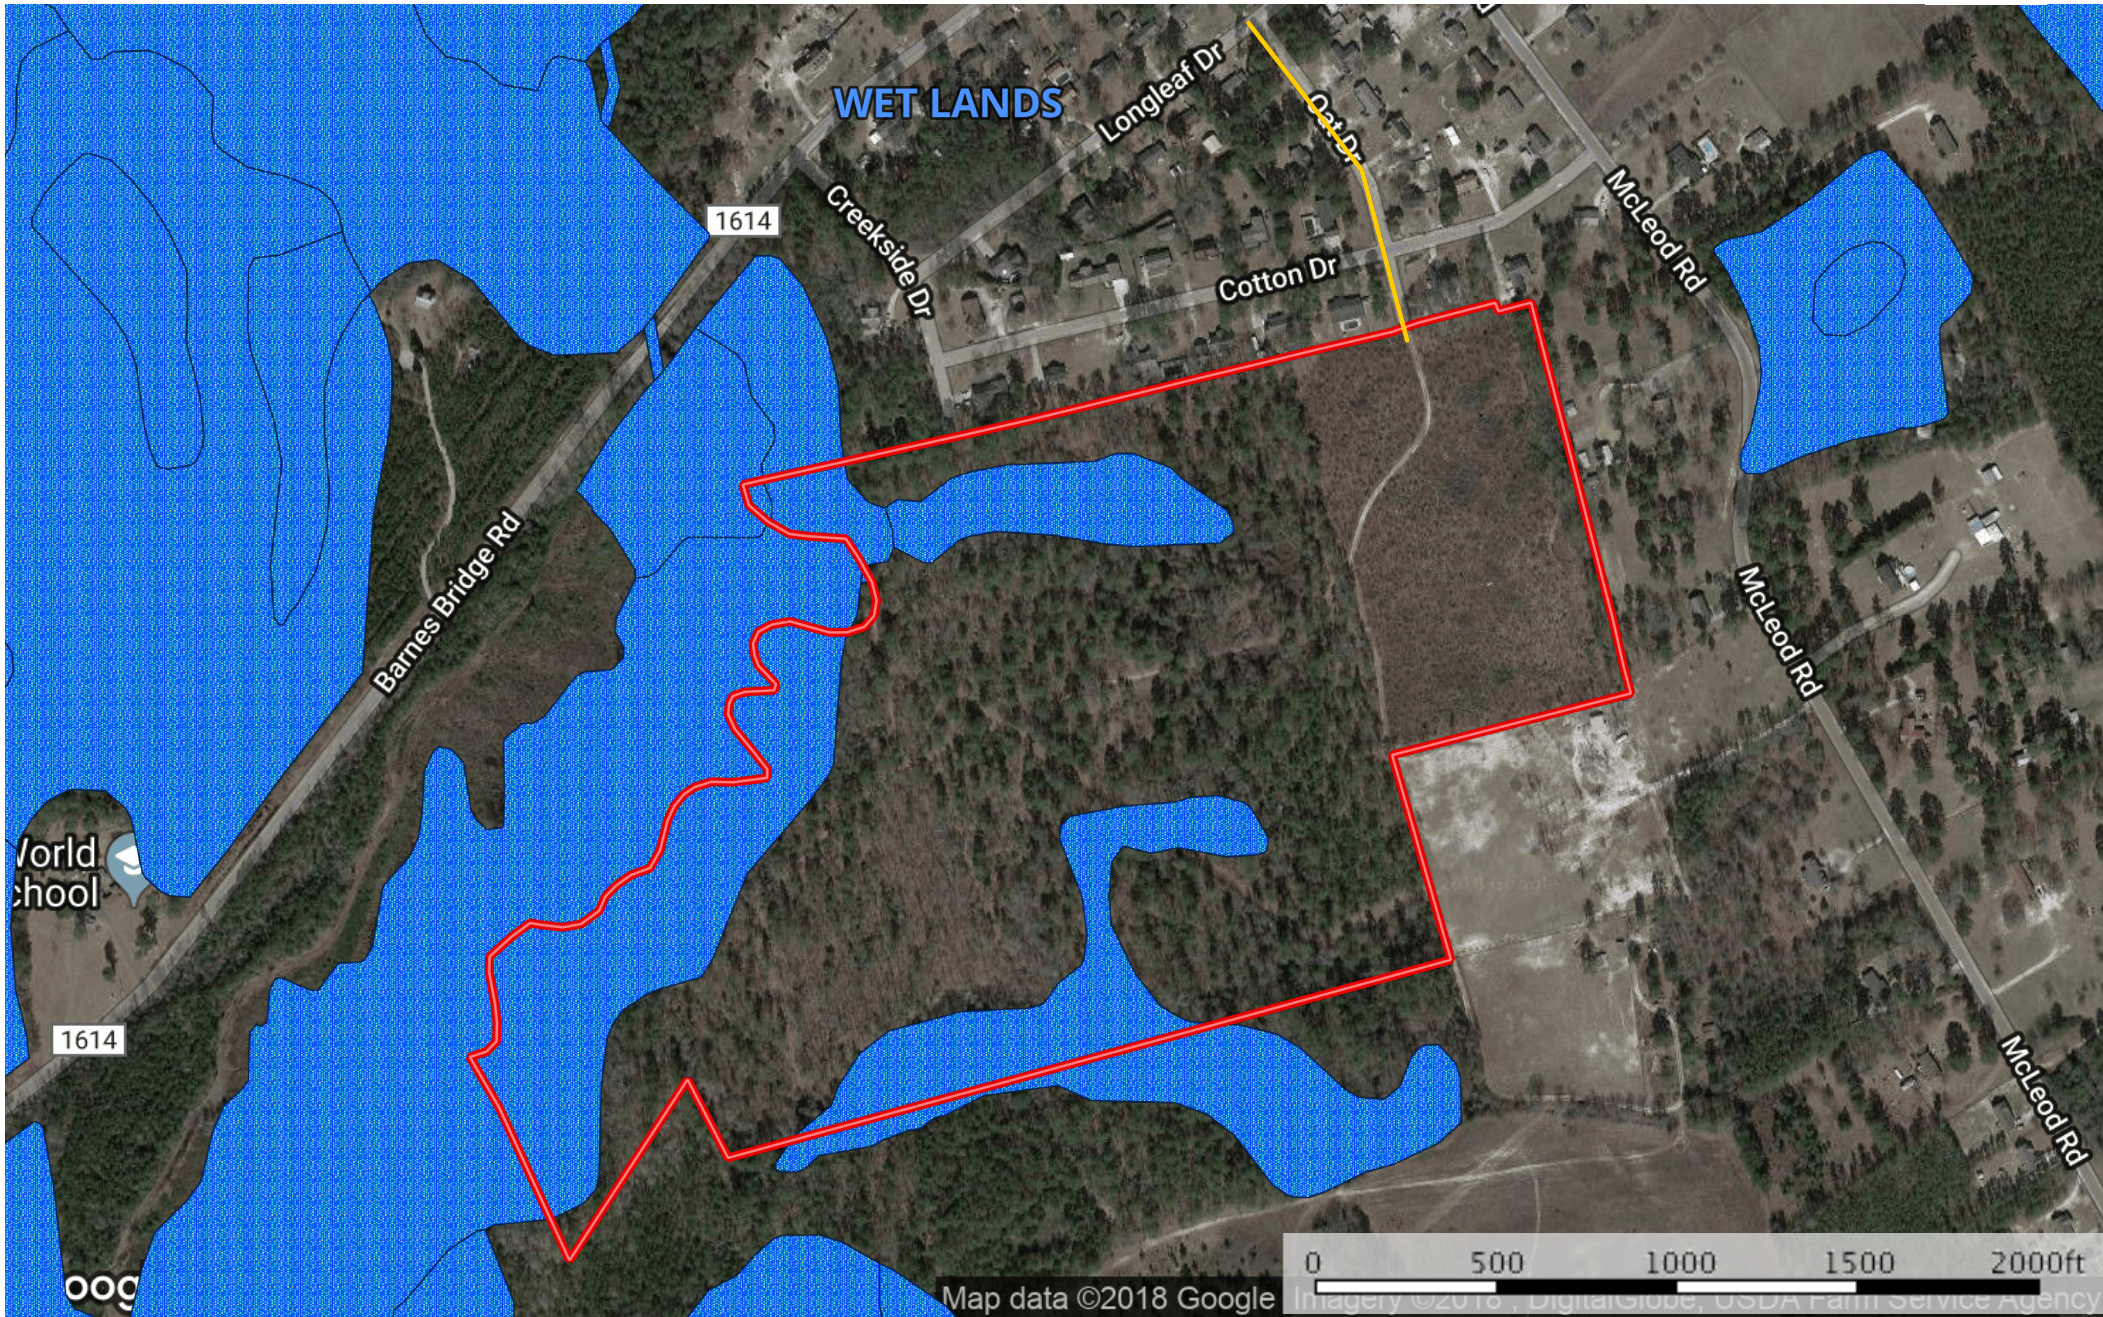

67.61 ac Morris Scotland BC
Scotland County, North Carolina, 67.61 AC +/-

- Primary Road
- Boundary
- Wetlands
- Riparian