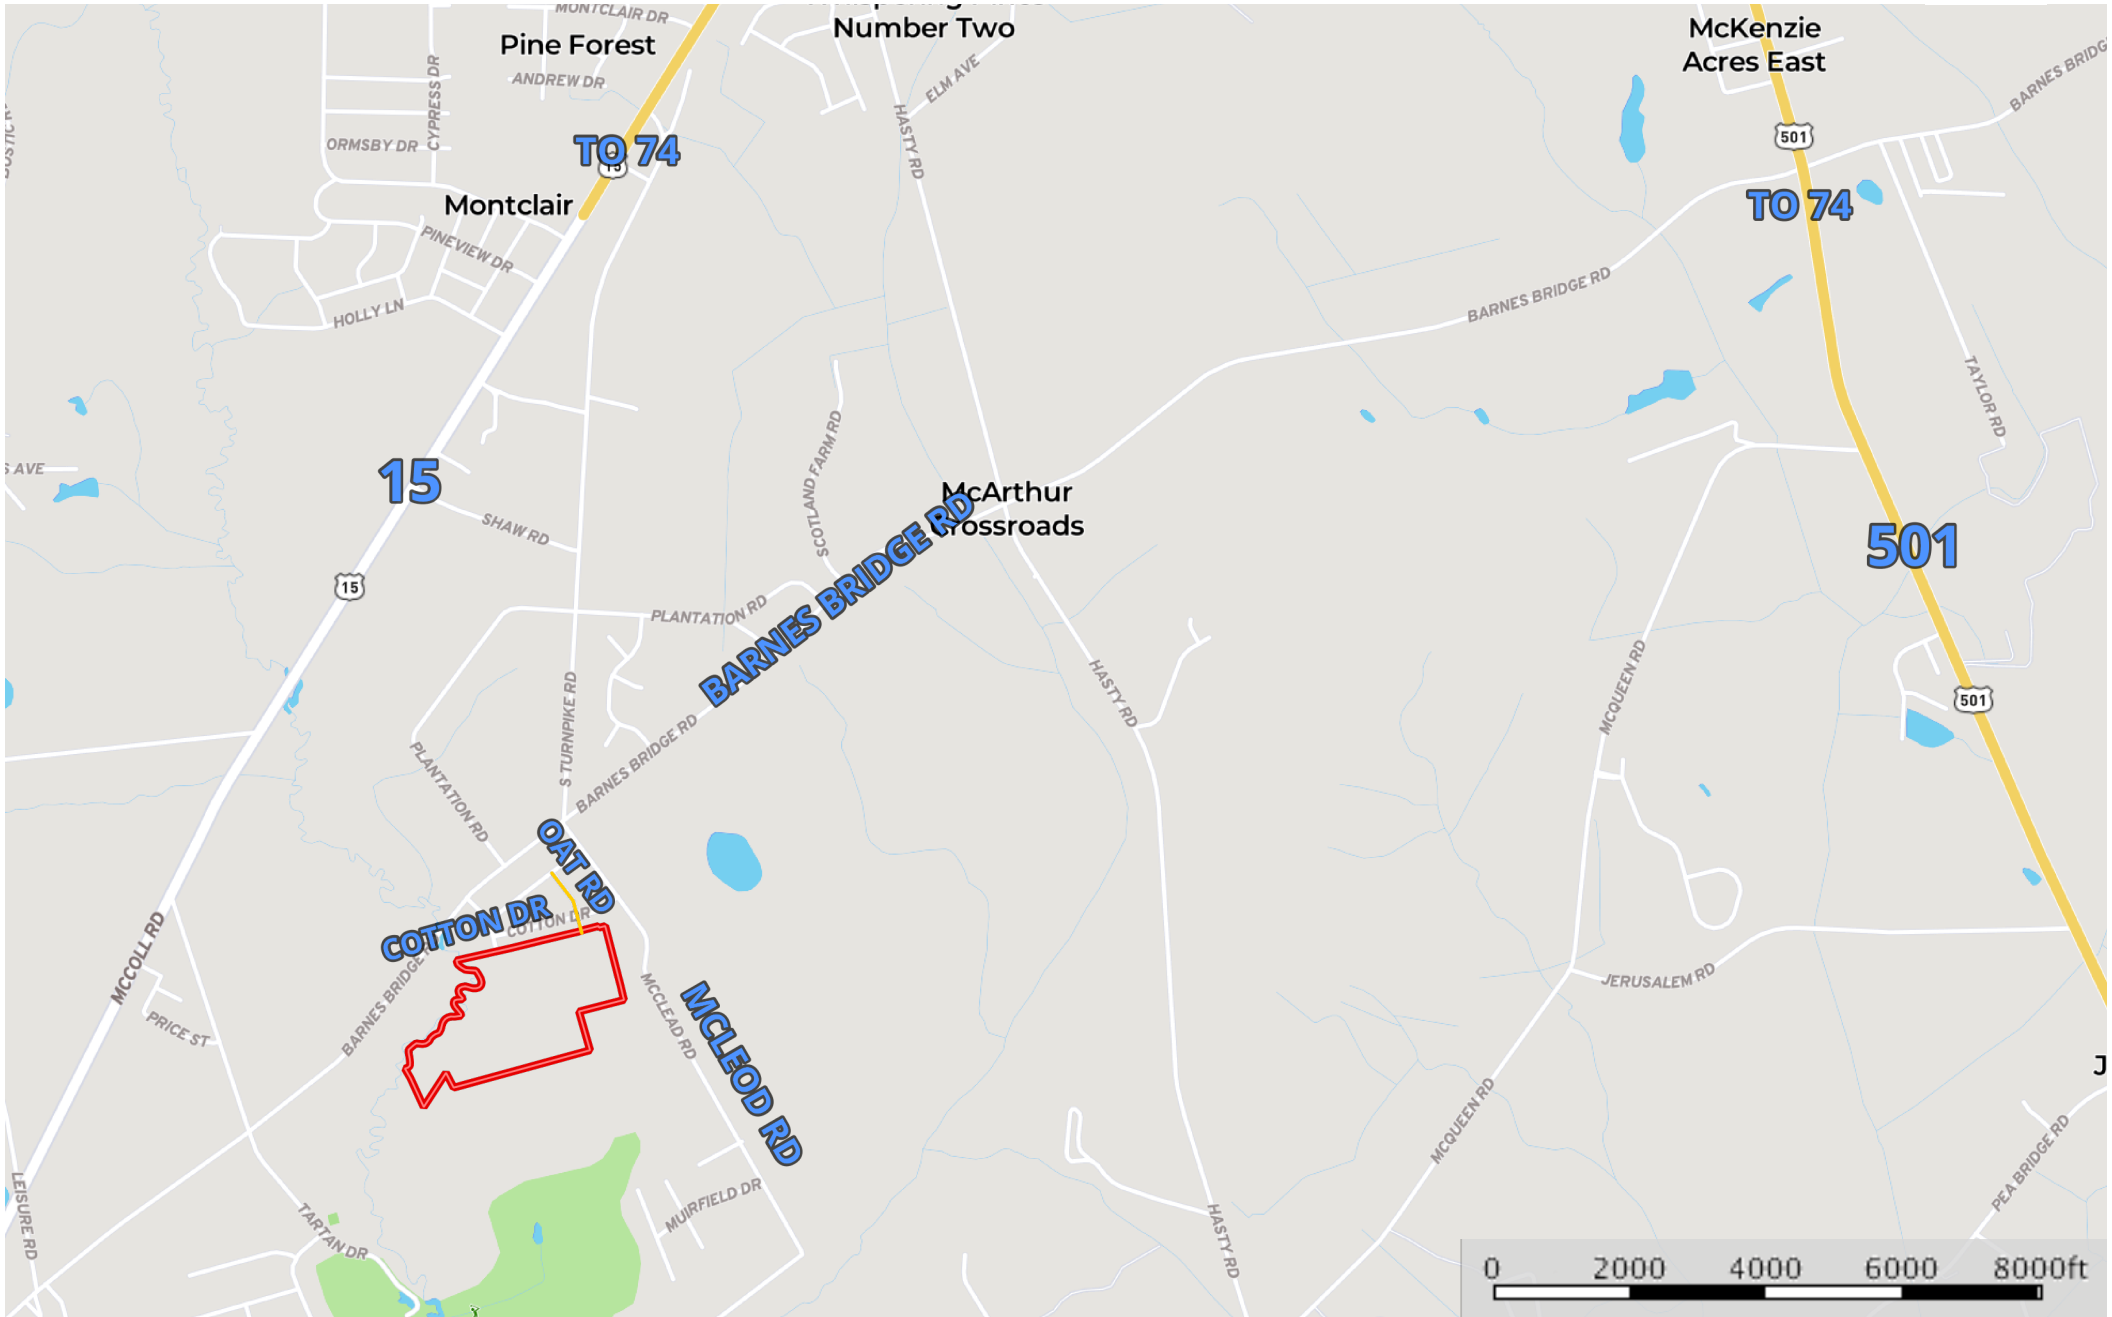

67.61 ac Morris Scotland BC

Scotland County, North Carolina, 67.61 AC +/-

Primary Road Boundary