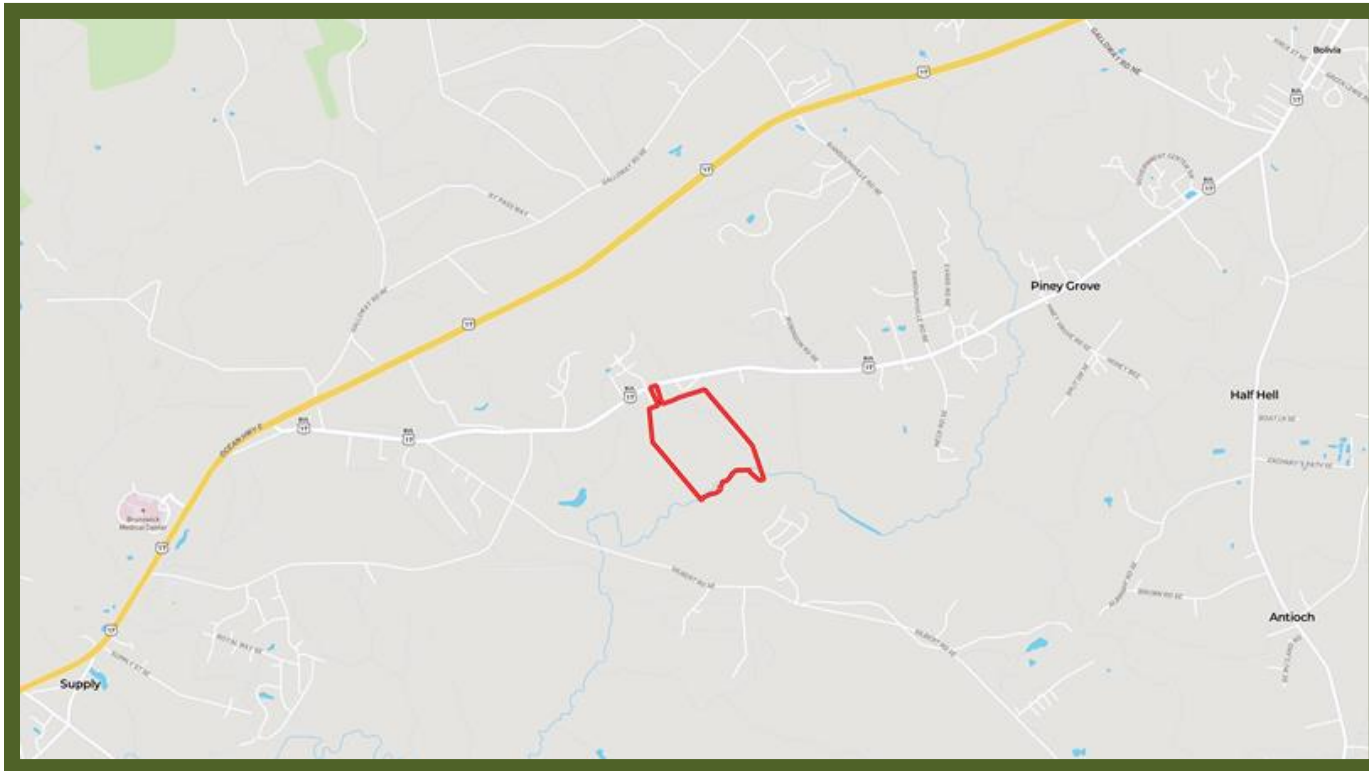

# Corey Farm Location Map

Marty Lanier  
(910) 617-4326  
mlanier@mossyoakproperties.com

Owners and owner's agents make no claims as to the accuracy of this map. This is not an official survey.