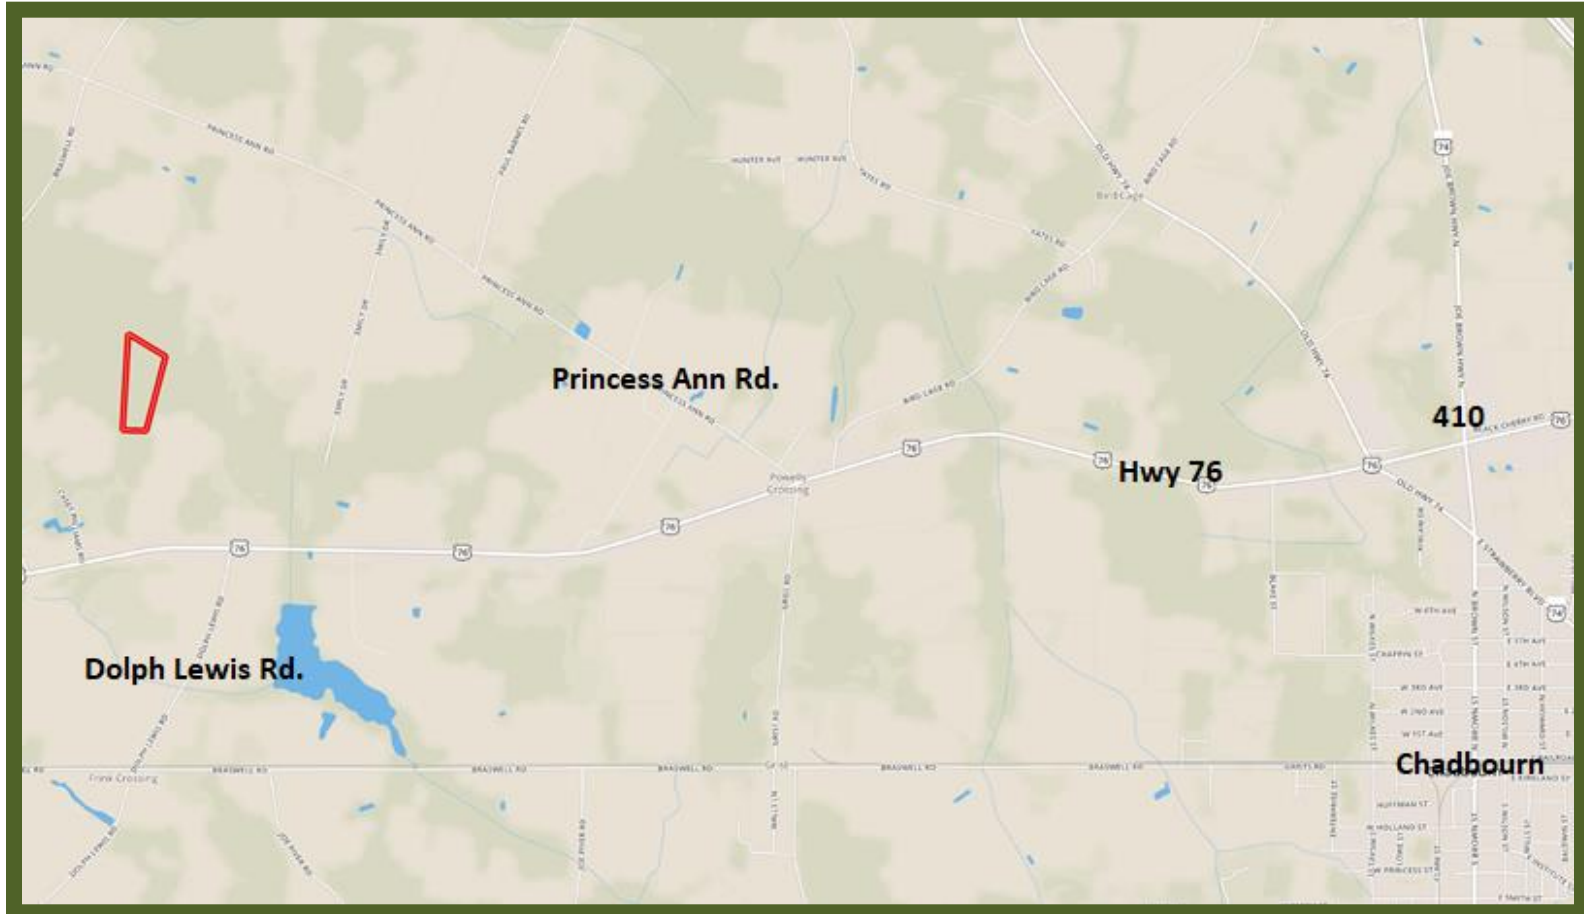

McLawhorn 13 ac Tract Location Map

Bud Cook
(910) 640-8784
budcook@mossyoakproperties.com

Owners and owner's agents make no claims as to the accuracy of this map. This is not an official survey.