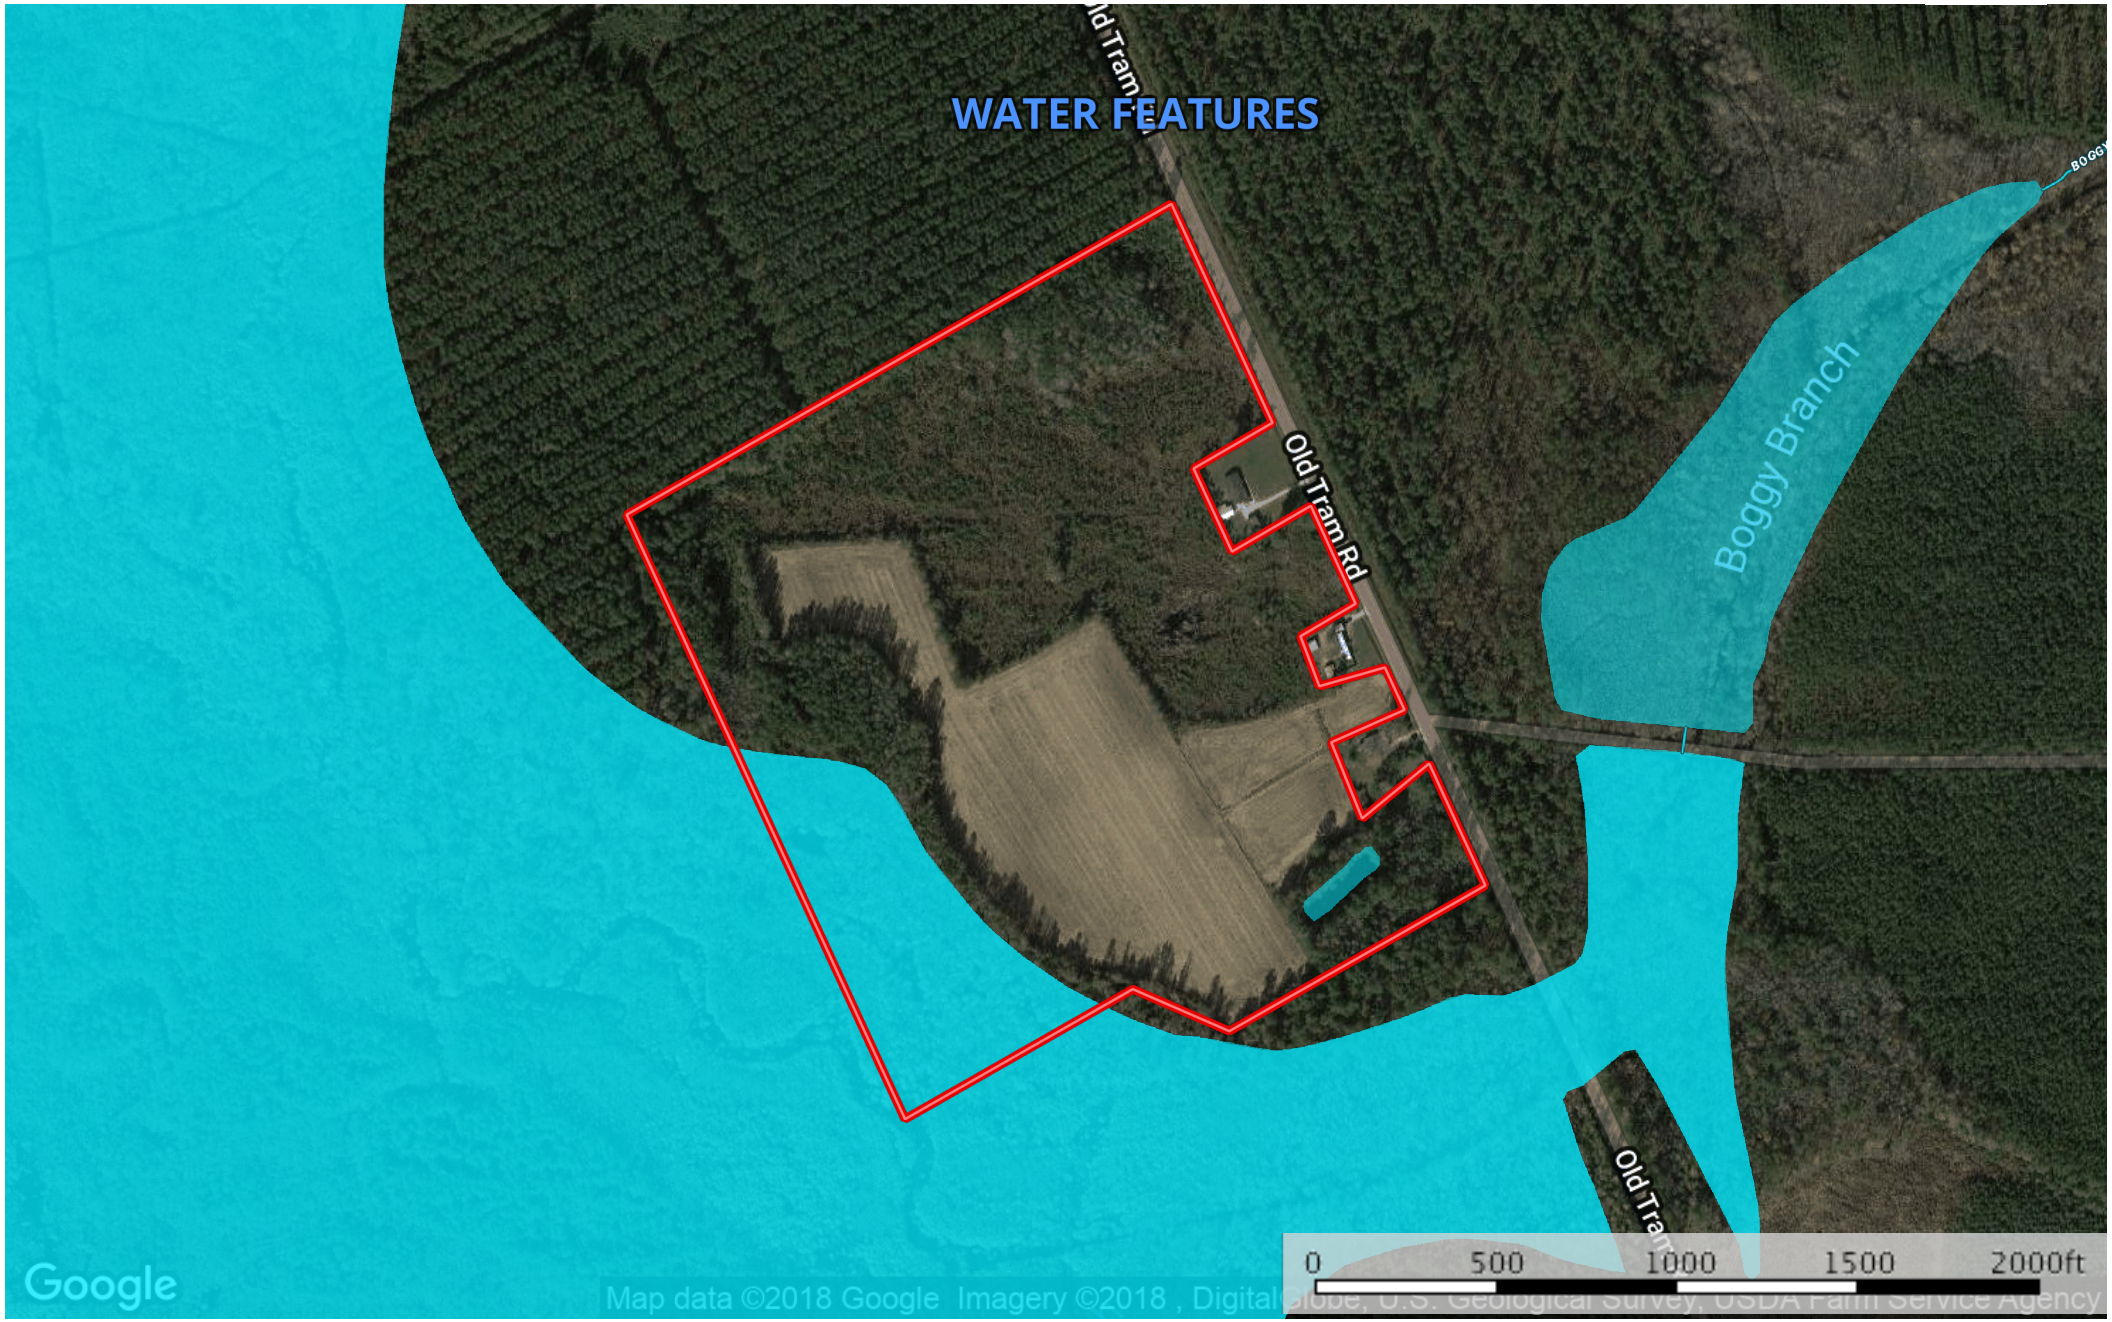

50.81 Suggs Columbus BC
Columbus County, North Carolina, 50 AC +/-

- Boundary
- Stream, Intermittent
- River/Creek
- Water Body