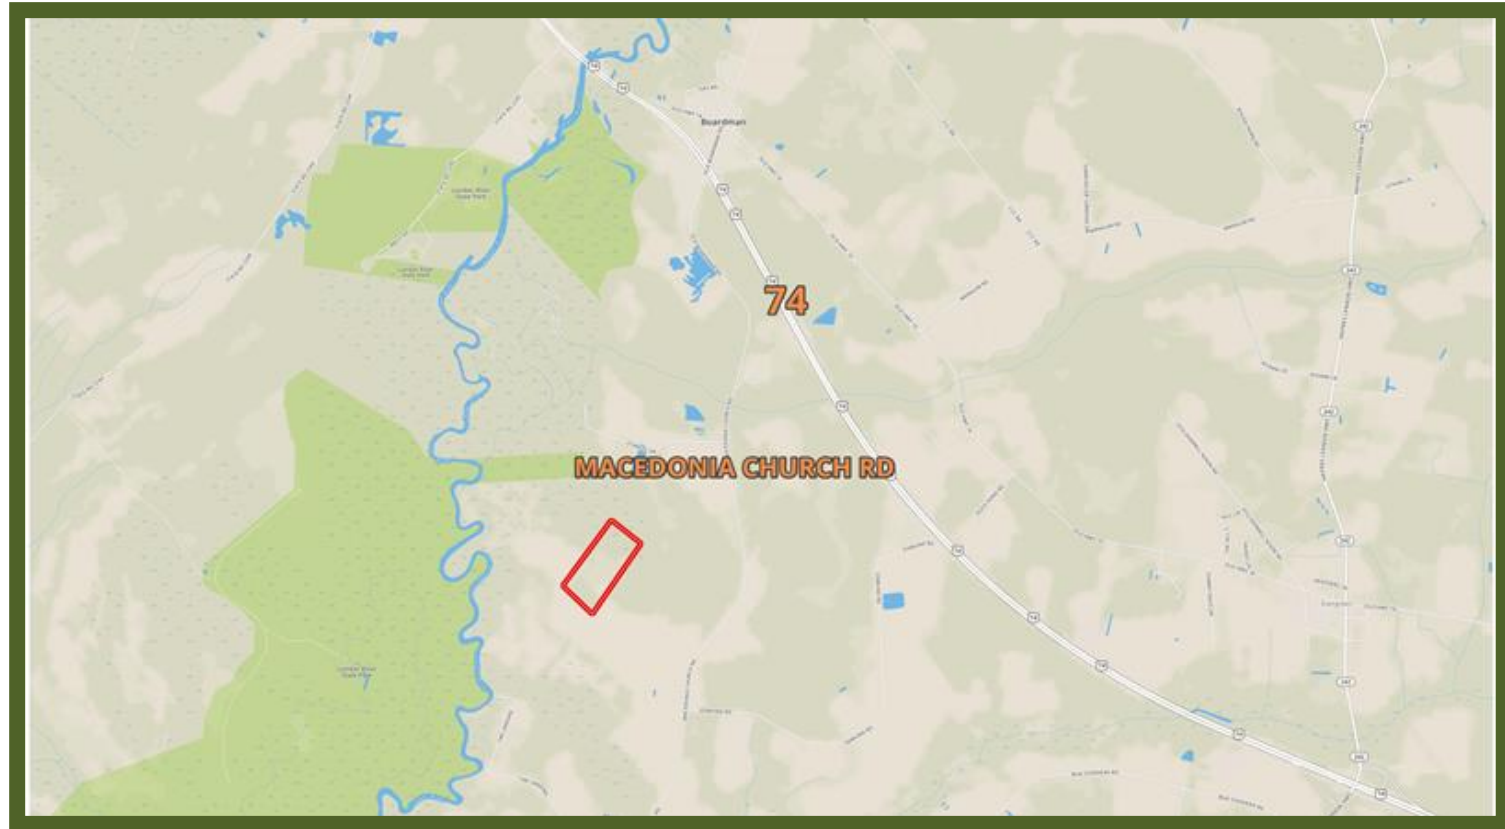

Macedonia Church Rd. 39.7 ac Tract Location Map

Bud Cook
(910) 640-8784
budcook@mossyoakproperties.com

Owners and owner's agents make no claims as to the accuracy of this map. This is not an official survey.