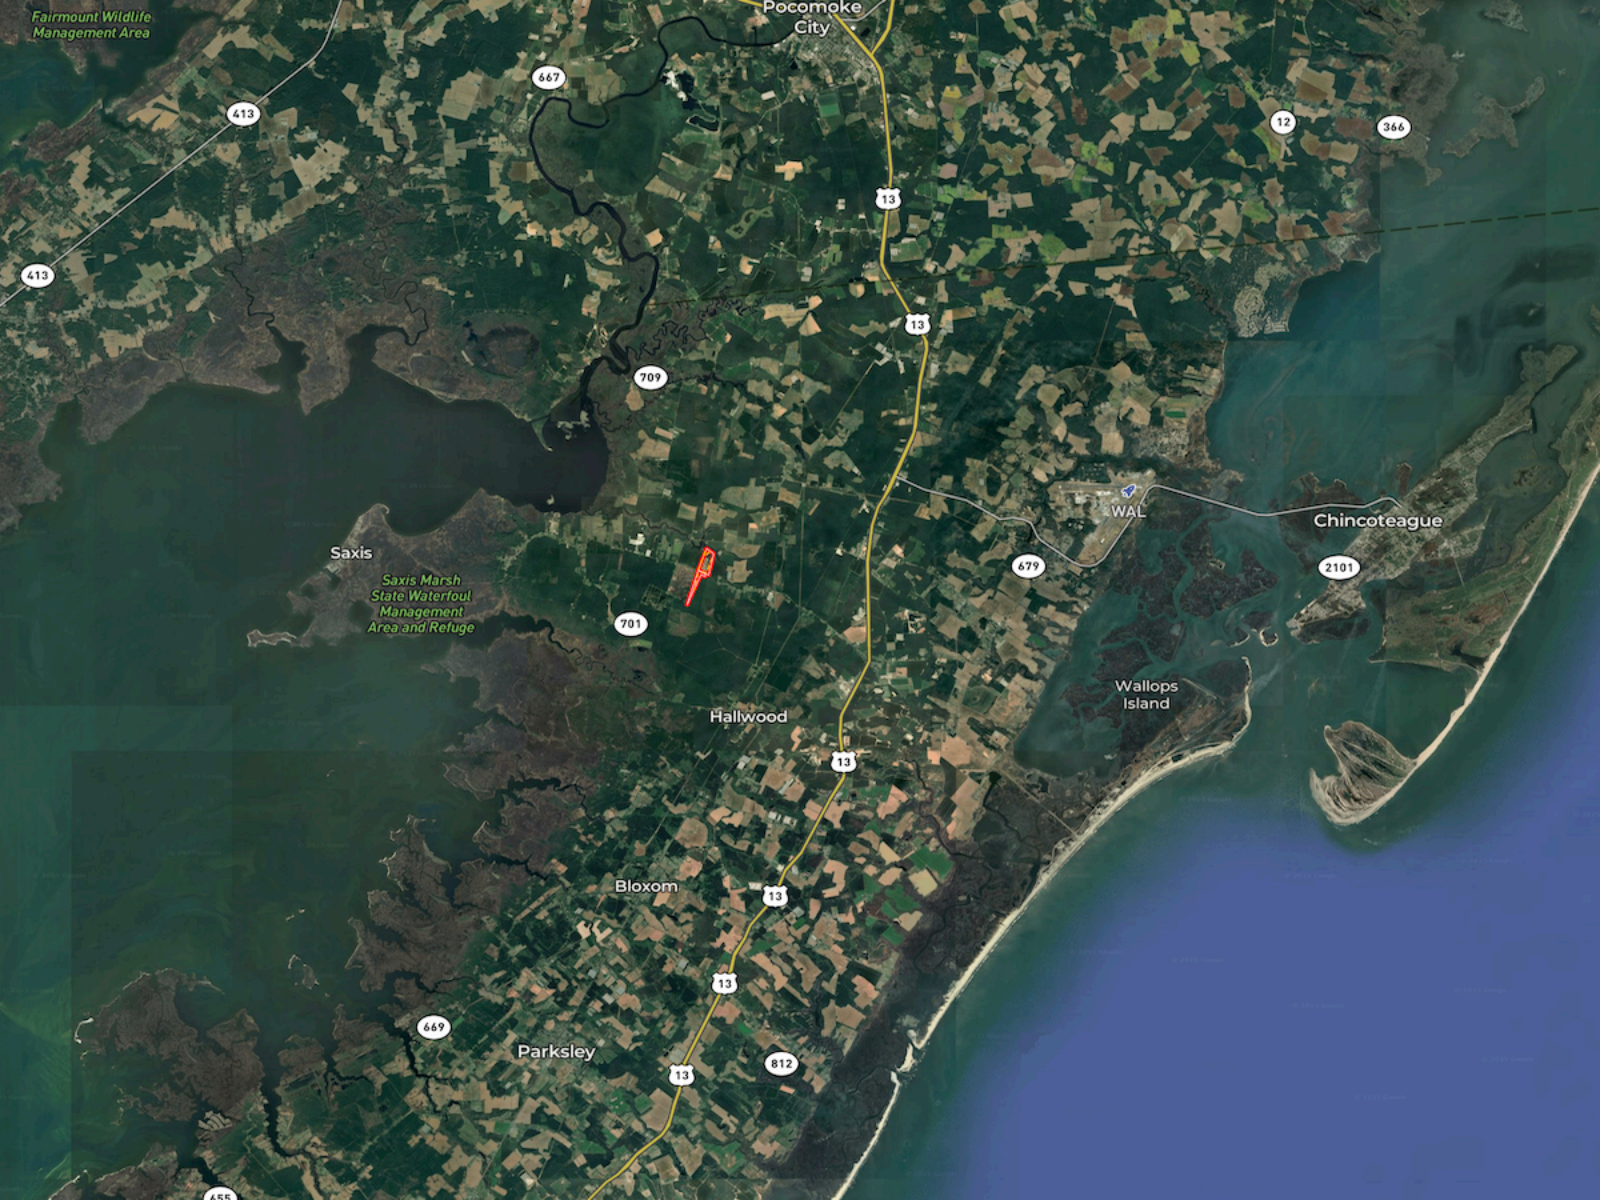

Fairmount Wildlife Management Area

Saxis

Saxis Marsh
State Waterfowl
Management
Area and Refuge

Hallwood

Bloxom

Parksley

Wallops Island

Chincoteague

Pocomoke
City

WAL