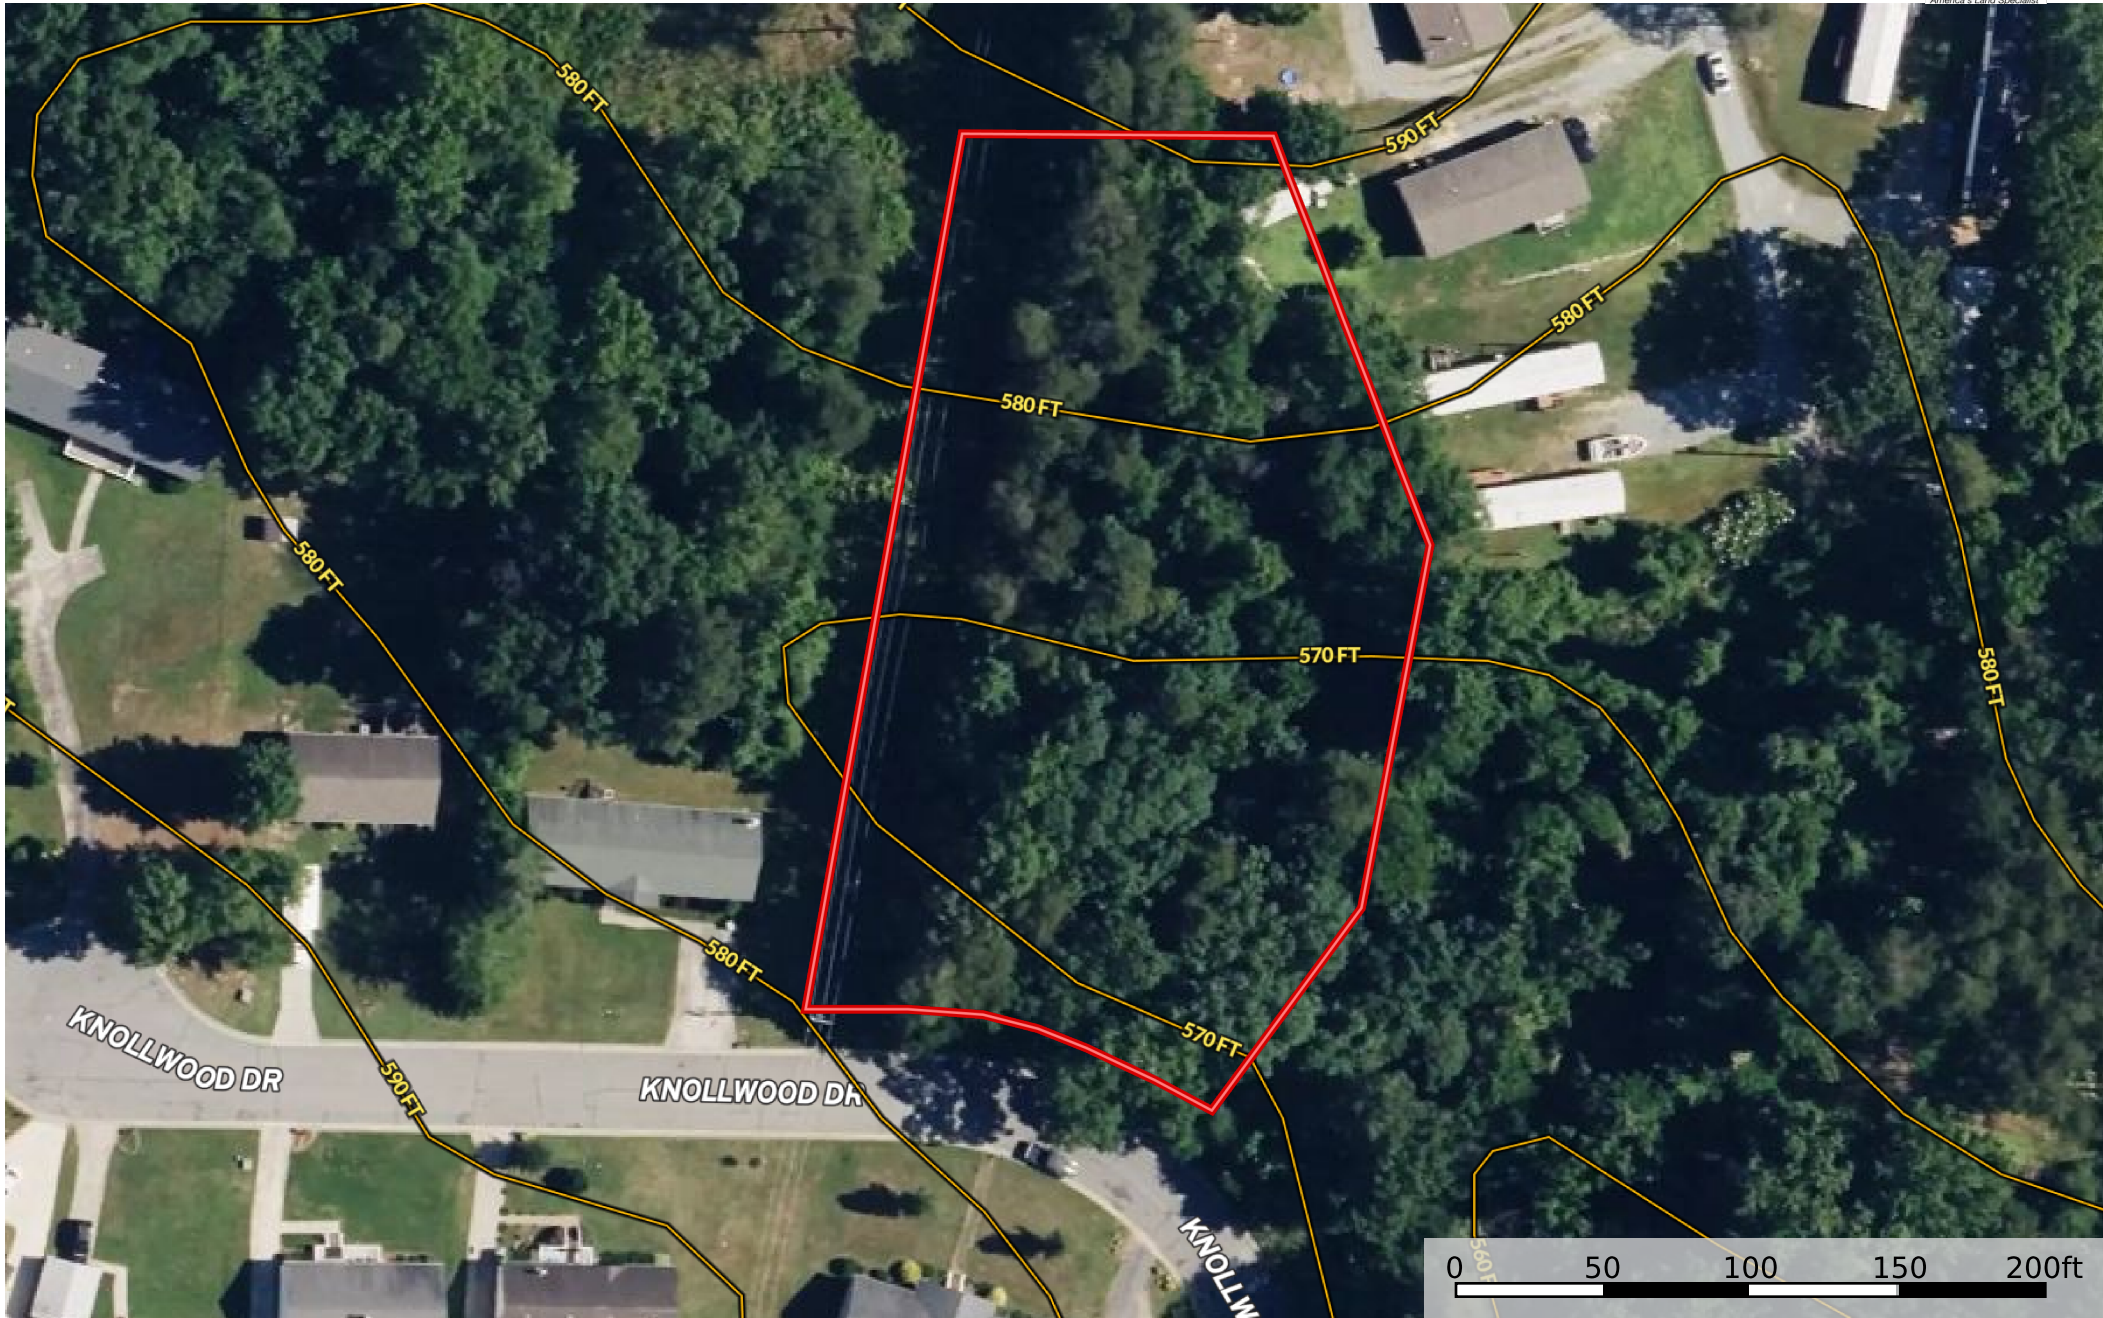

# 1.15 Ac Knollwood dr Burlington NC

North Carolina, AC +/-

- Boundary
- 100 Year Floodplain
- 500 Year Floodplain
- Floodway
- Special
- Unmapped/ Not Included