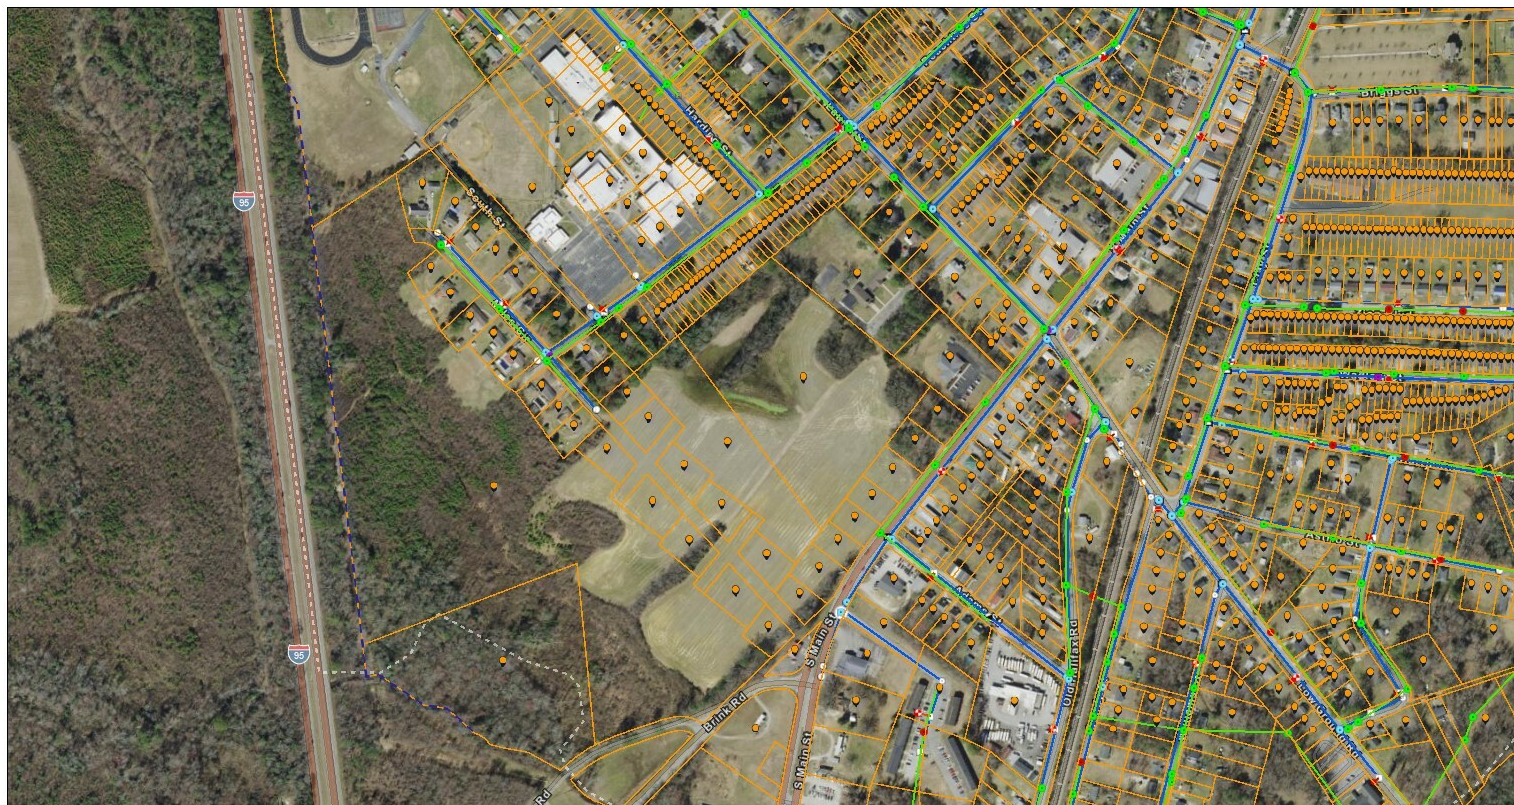

Water Lines marked in Blue

Sewer Lines marked in Green

City of Emporia Map

8/28/2024, 2:50:15 PM