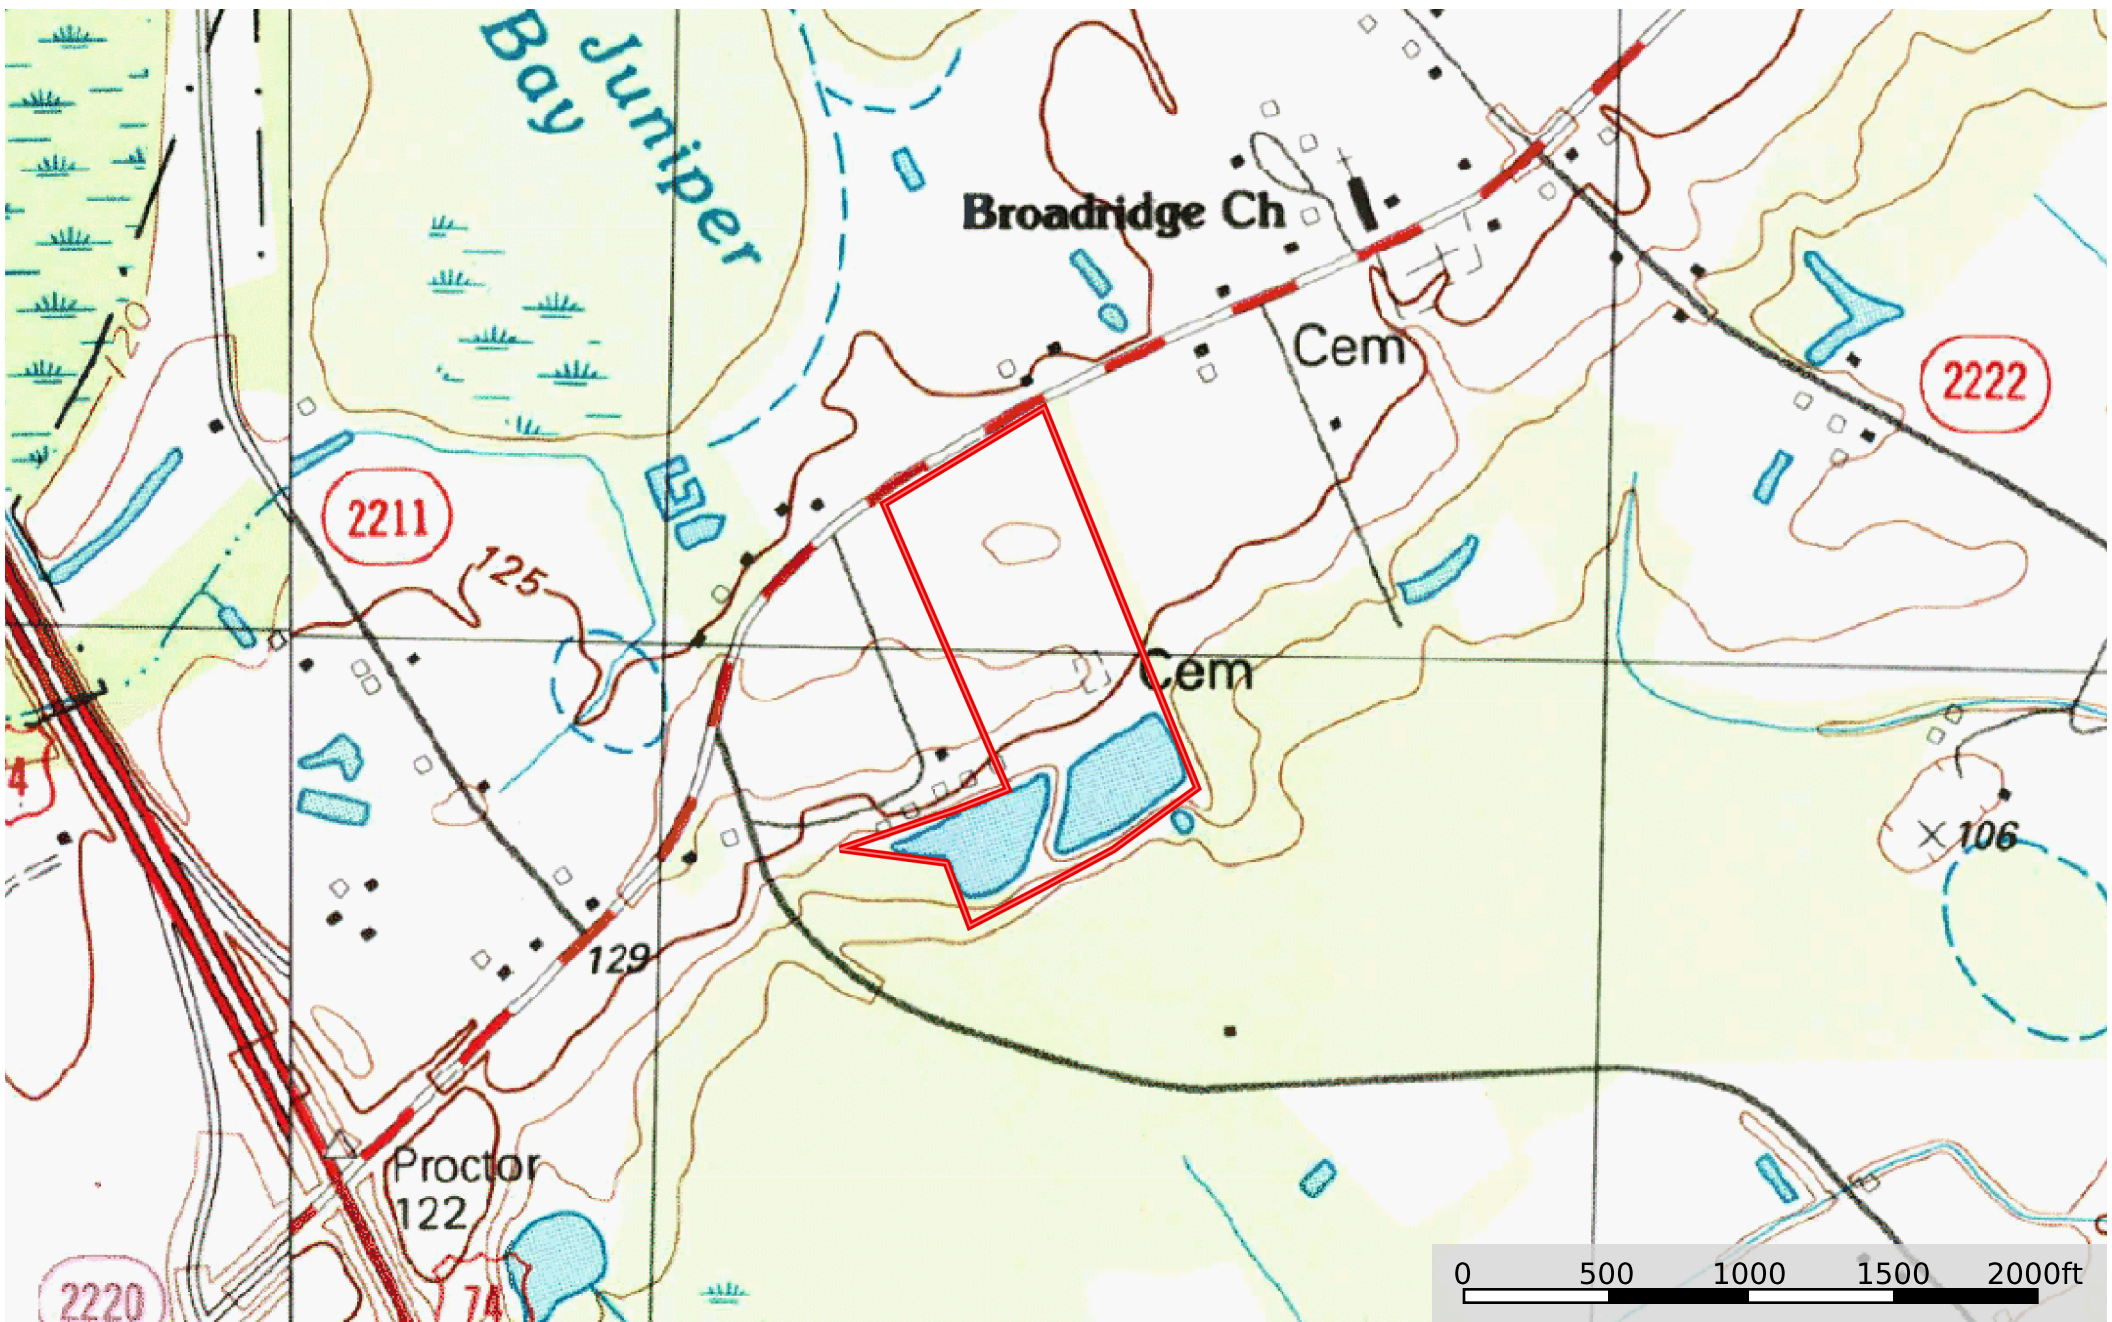

24 ac Stone Robeson BC
Robeson County, North Carolina, 24 AC +/-

 Boundary